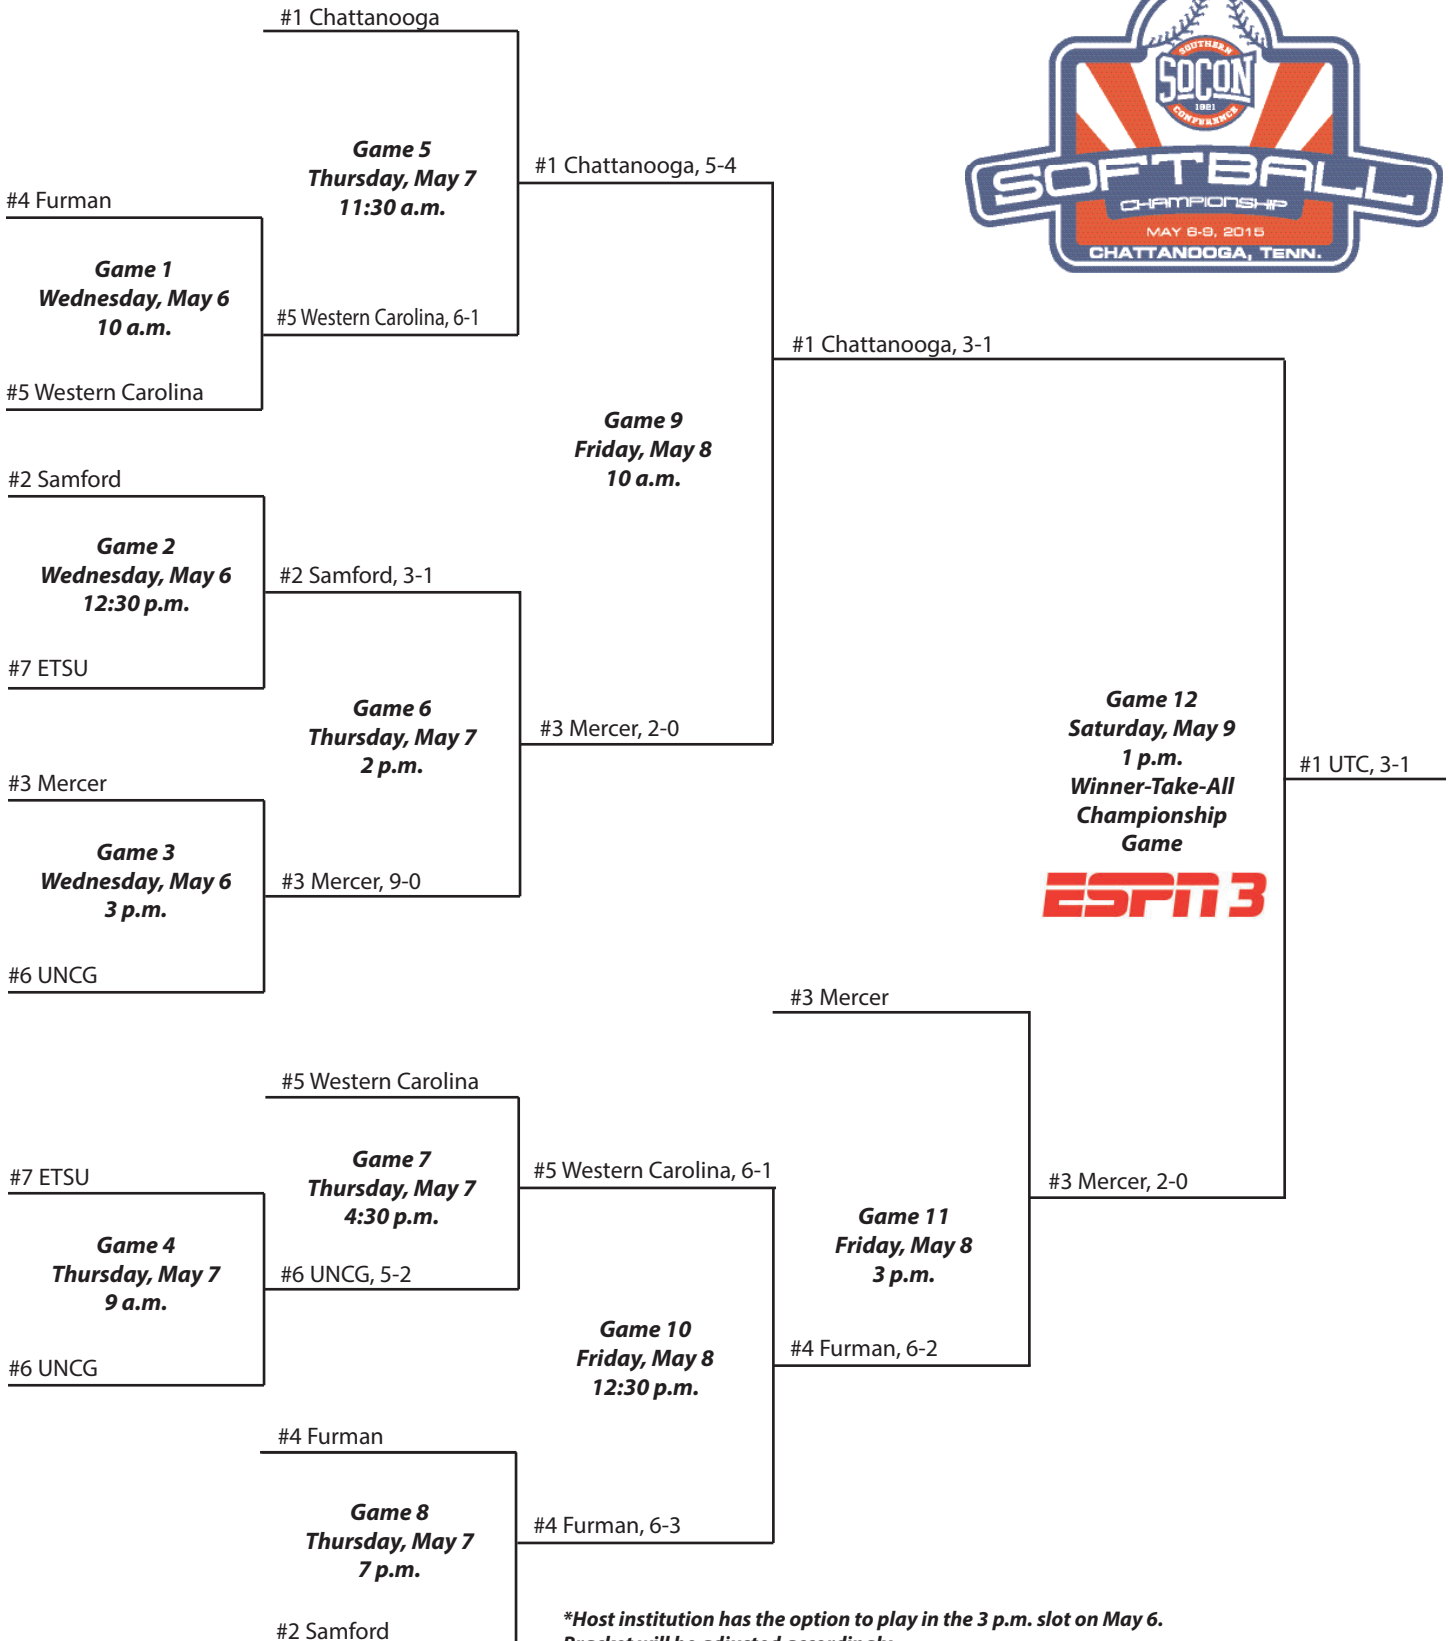

2015 Championship

Jim Frost Softball Complex • Chattanooga, Tenn.

*Host institution has the option to play in the 3 p.m. slot on May 6. Bracket will be adjusted accordingly.

*All times are Eastern