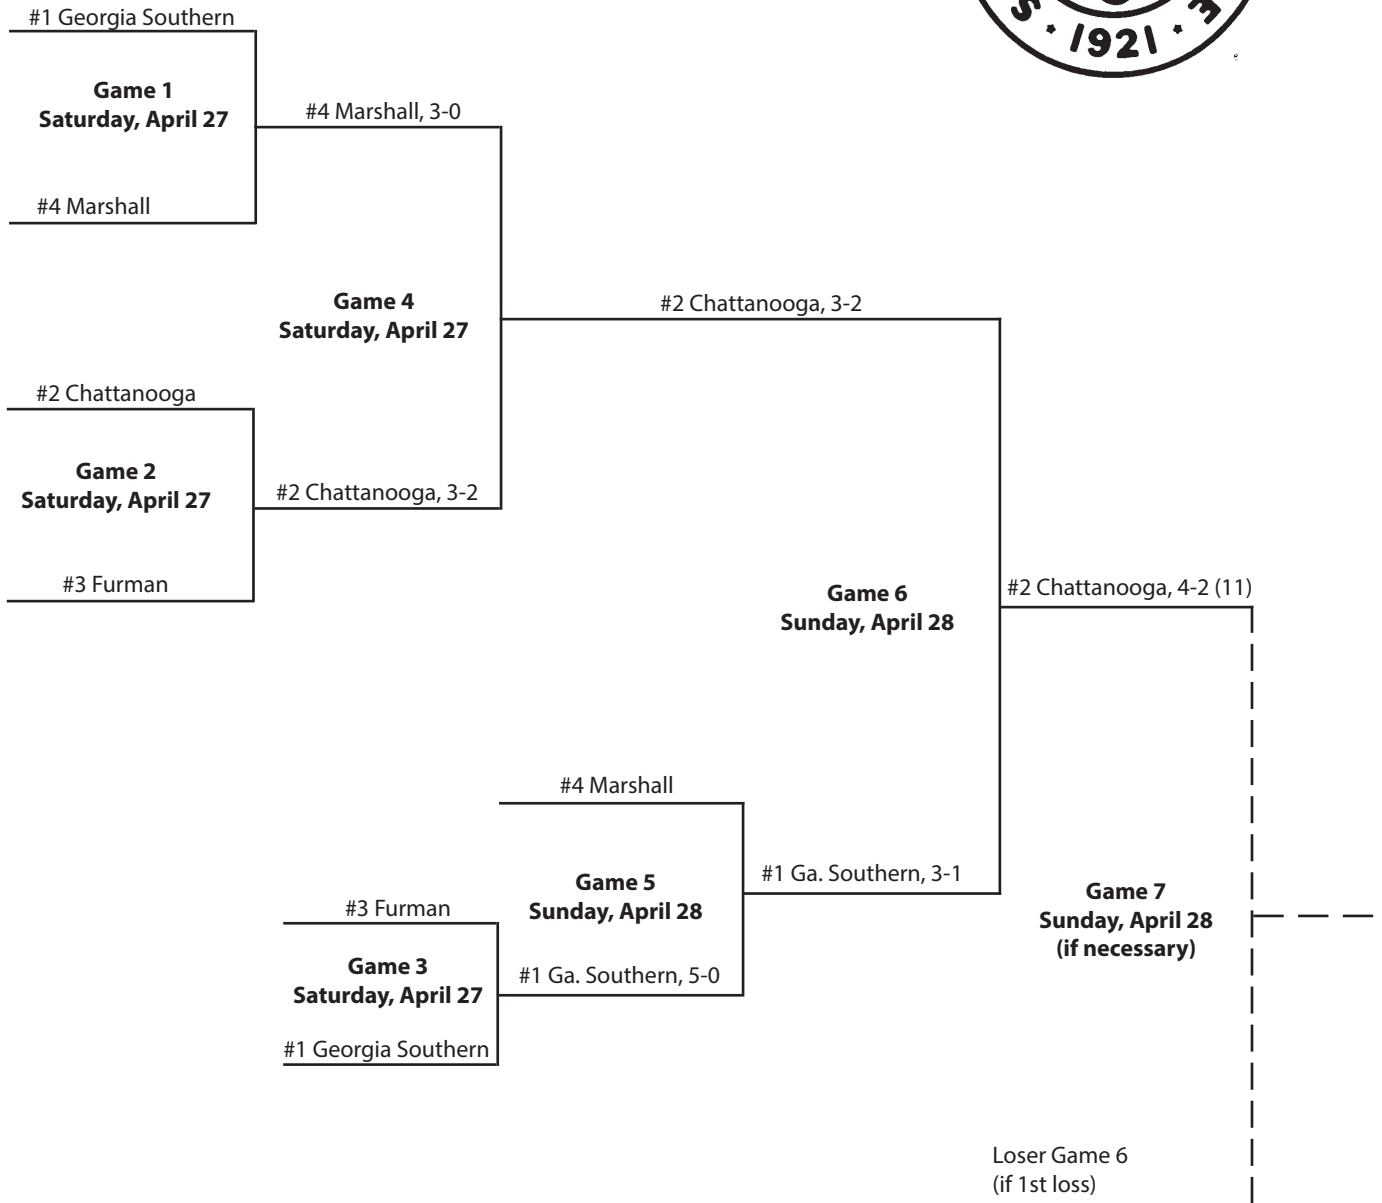

1996 Championship

Statesboro, Ga.