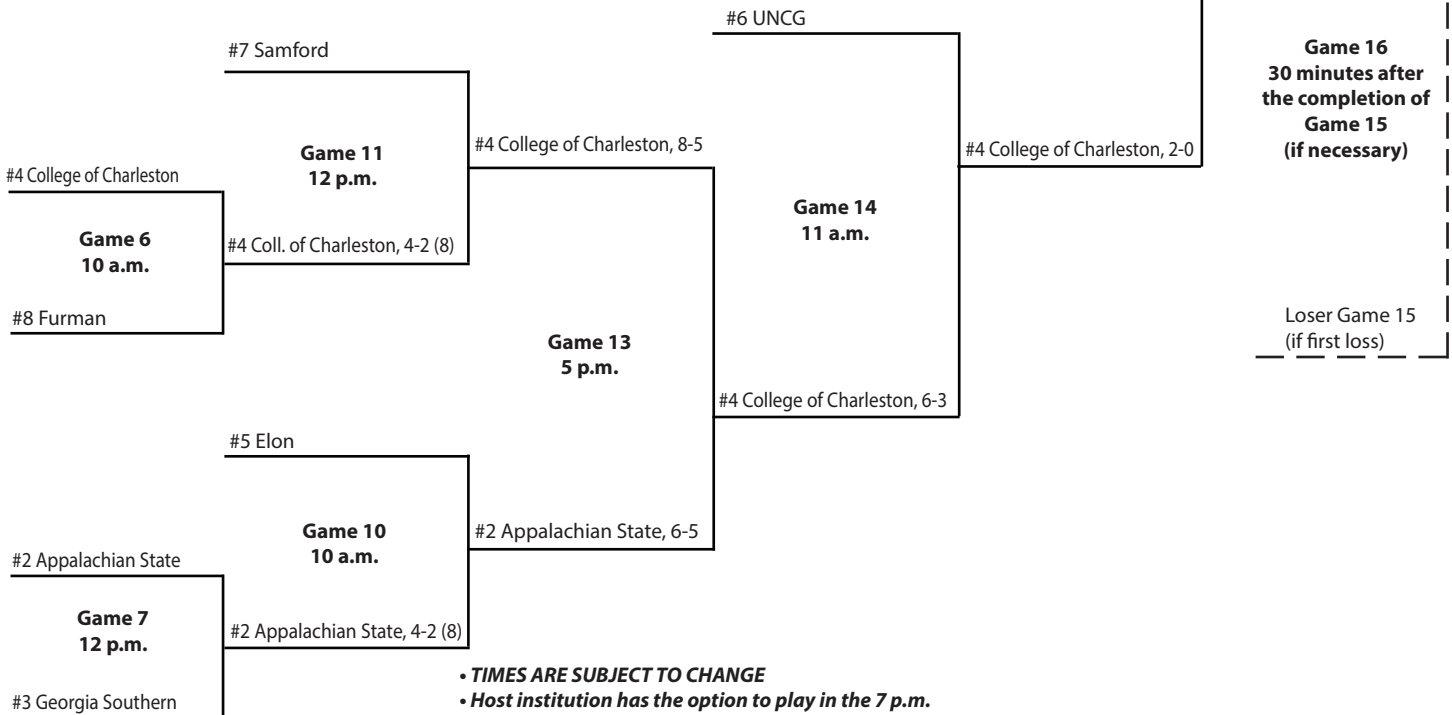

May 11

May 12

May 13

May 14

May 12

May 13

May 14

• TIMES ARE SUBJECT TO CHANGE
• Host institution has the option to play in the 7 p.m. slot on May 11.