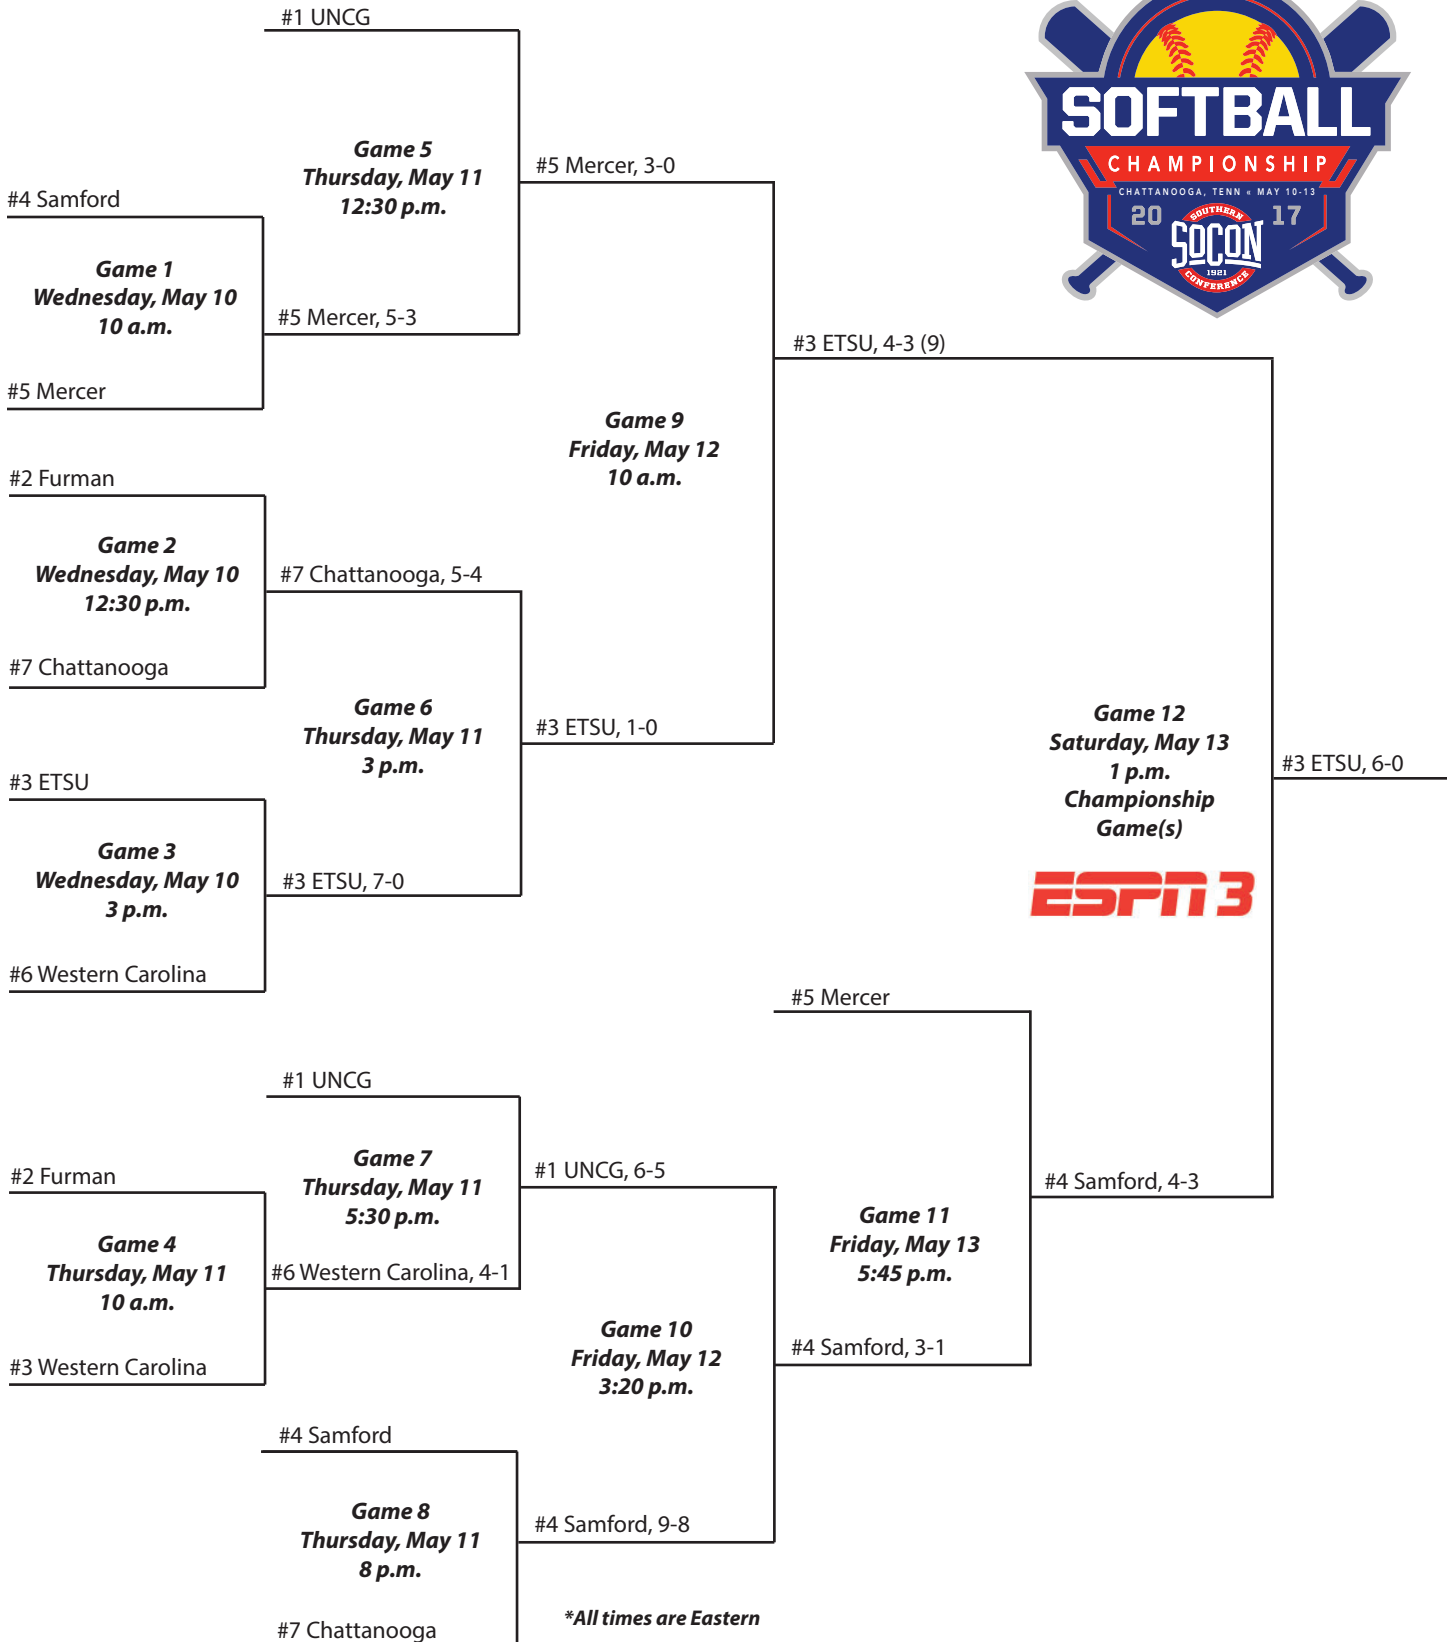

2017 Championship

Frost Stadium • Chattanooga, Tenn.

*All times are Eastern

*If-necessary Game 13 was not needed