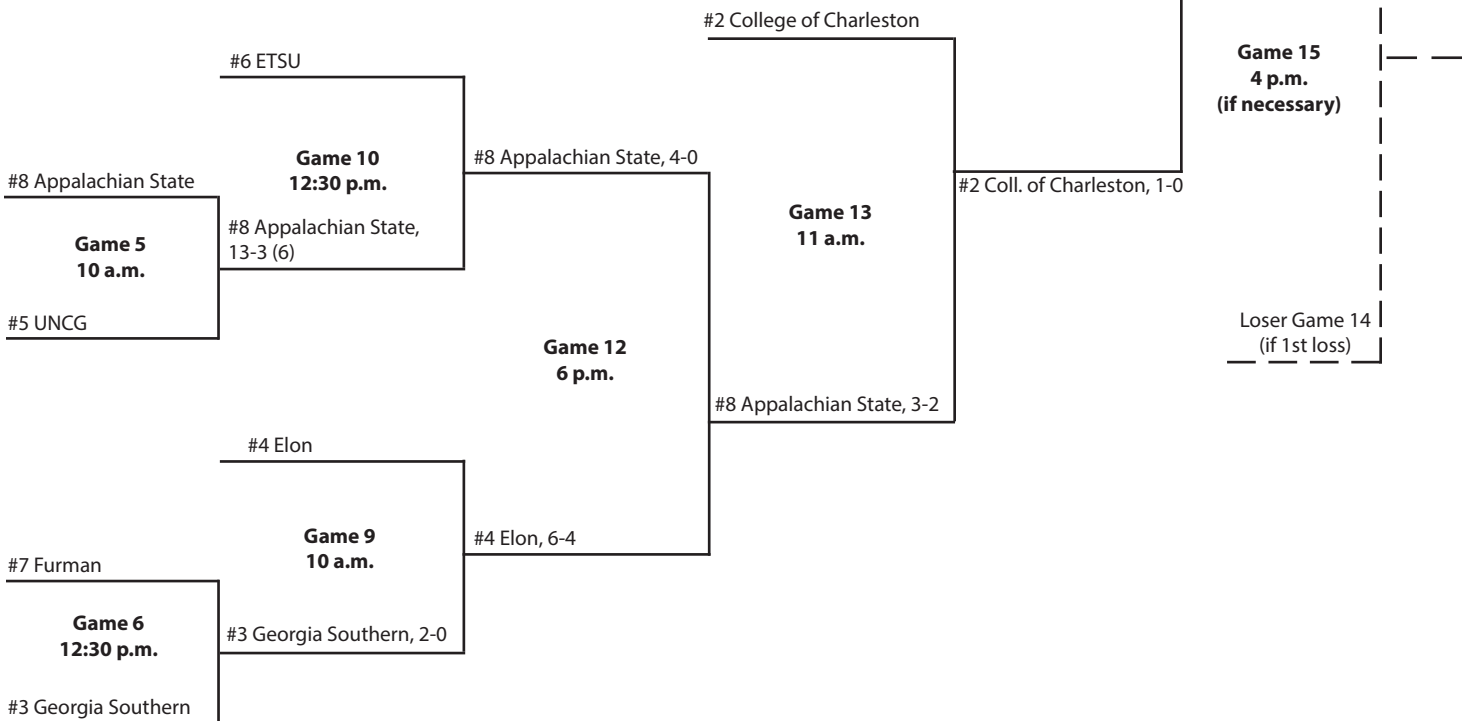

May 14

May 15

May 16