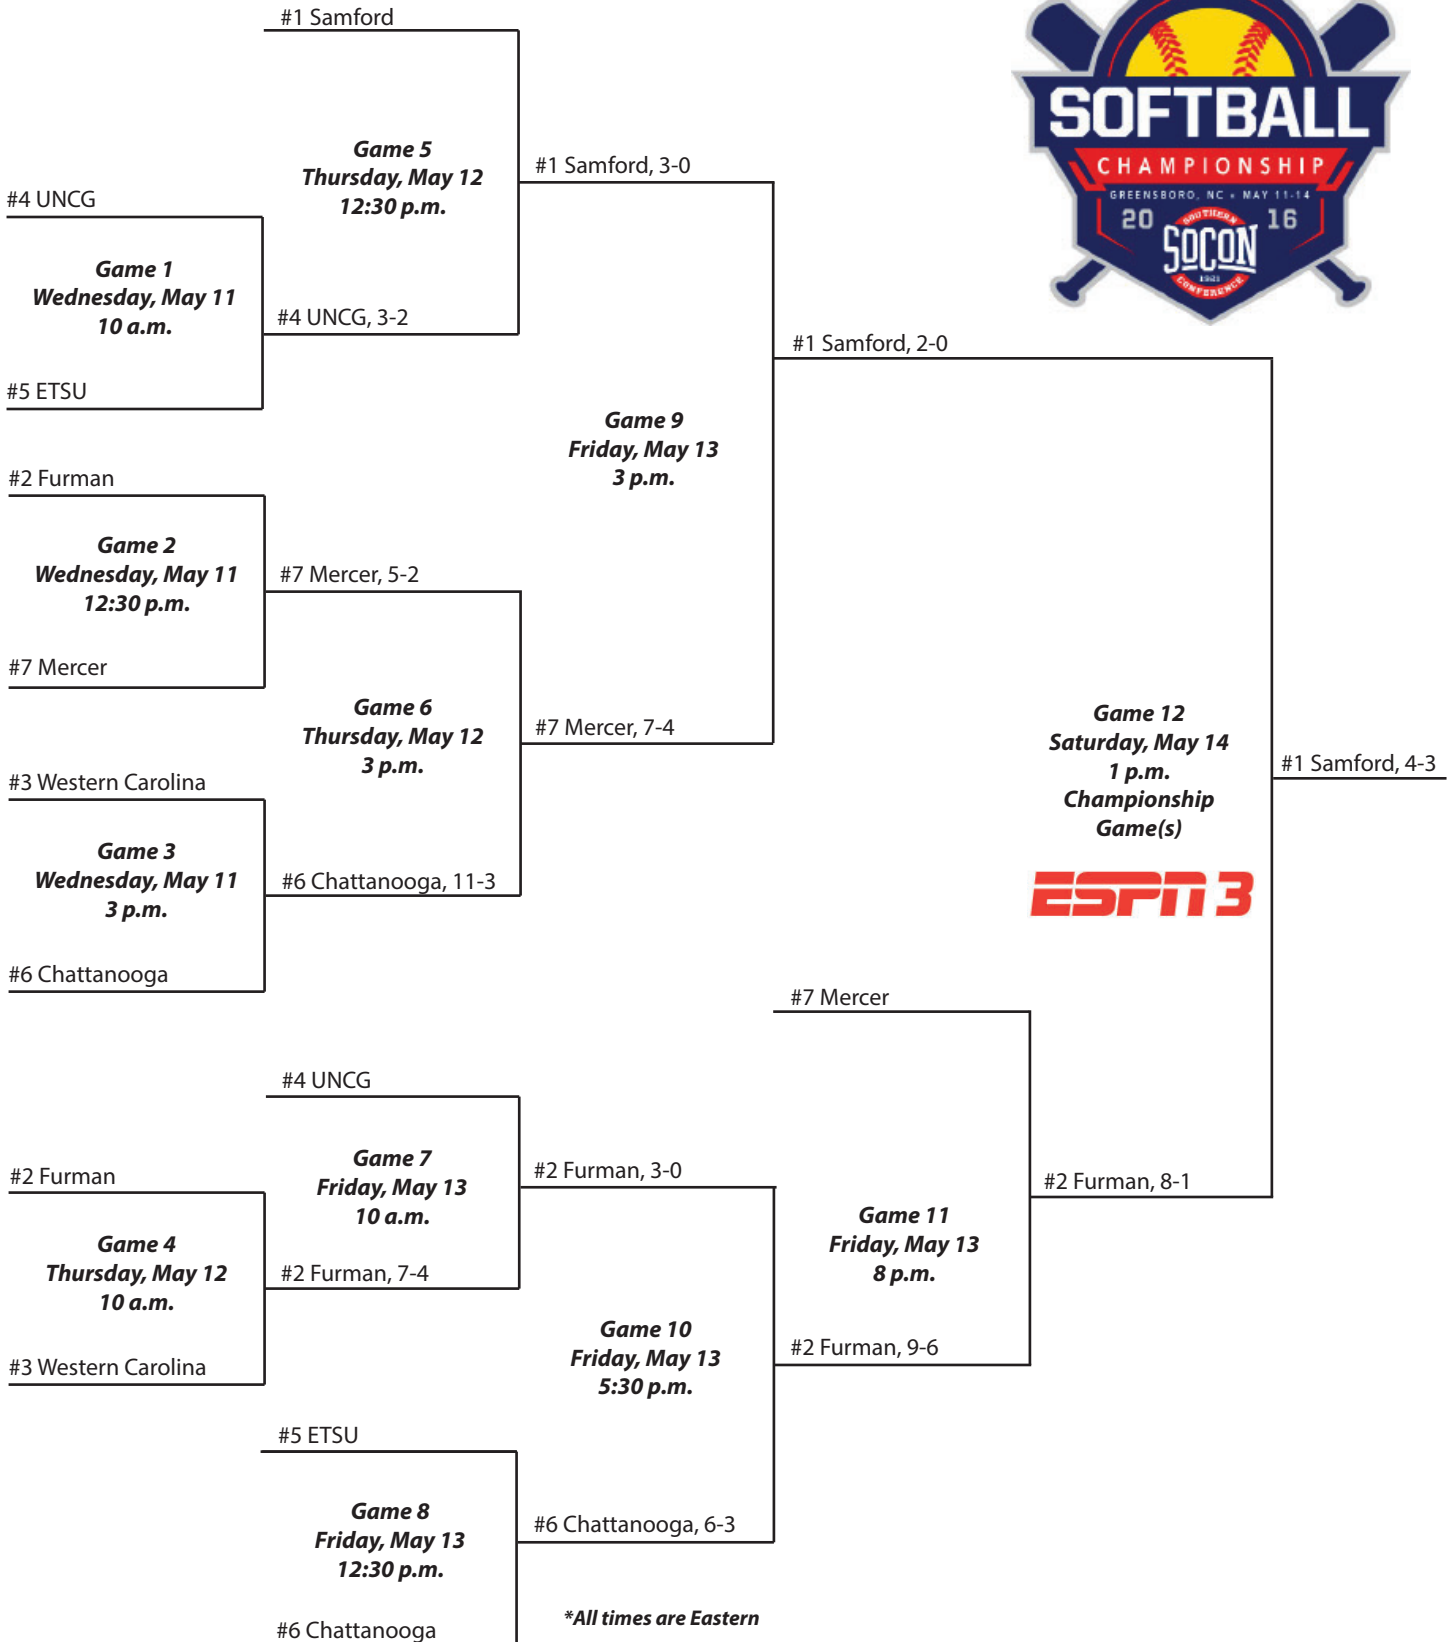

**All times are Eastern*

2017 Championship

Frost Stadium • Chattanooga, Tenn.

**All times are Eastern*

**If-necessary Game 13 was not needed*

2016 Championship

UNCG Softball Stadium • Greensboro, N.C.

**All times are Eastern*
**If-necessary Game 13 was not needed*