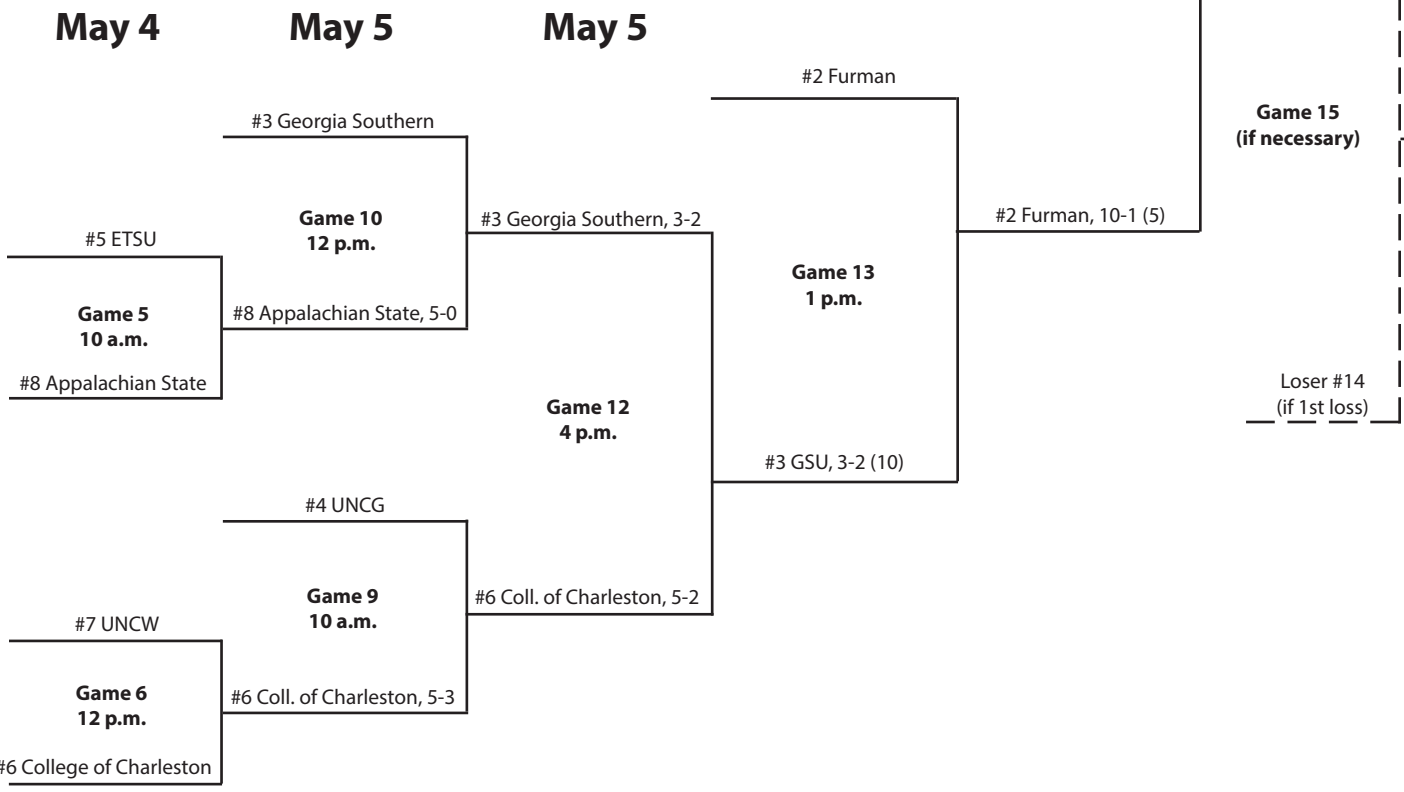

2001 Championship

Chattanooga, Tenn.