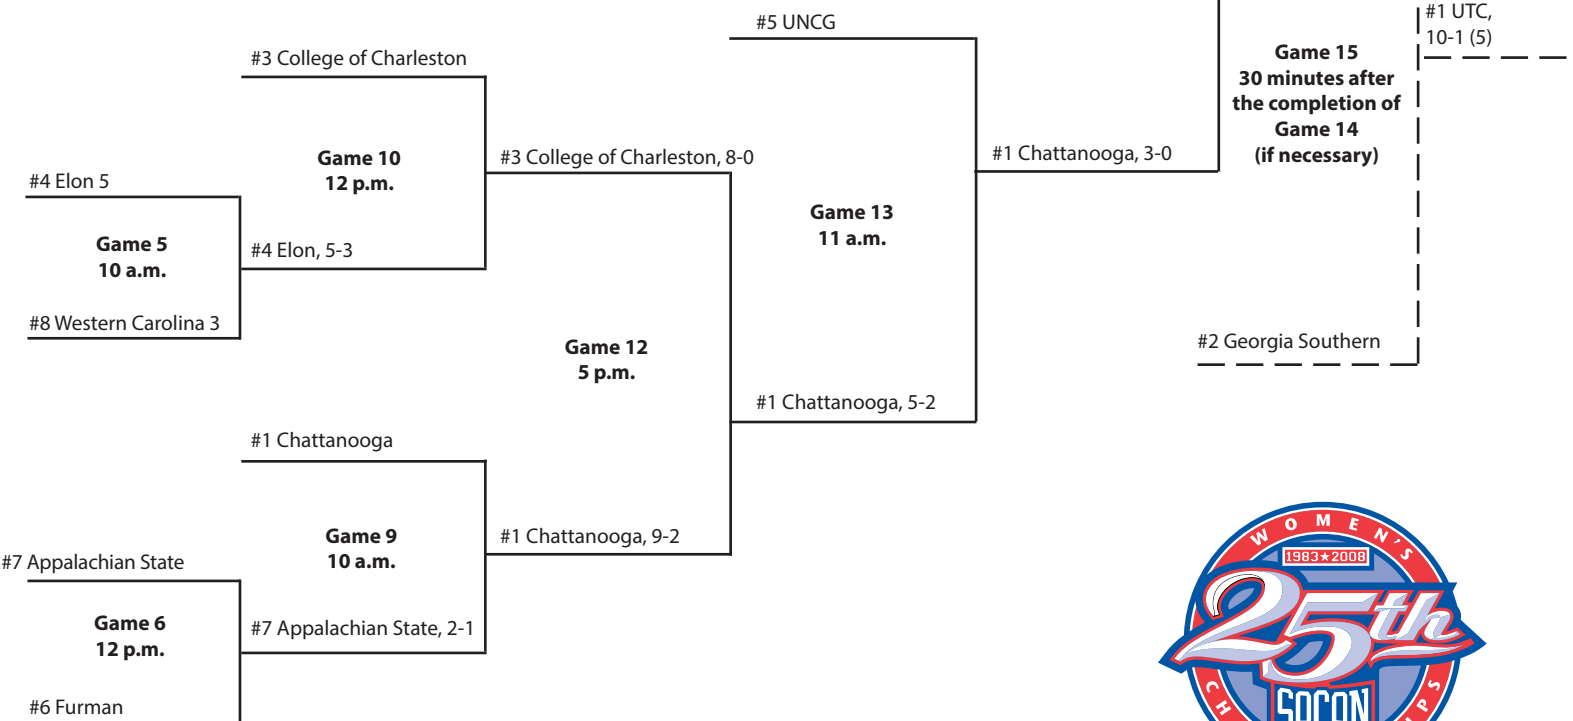

May 8

May 9

May 10