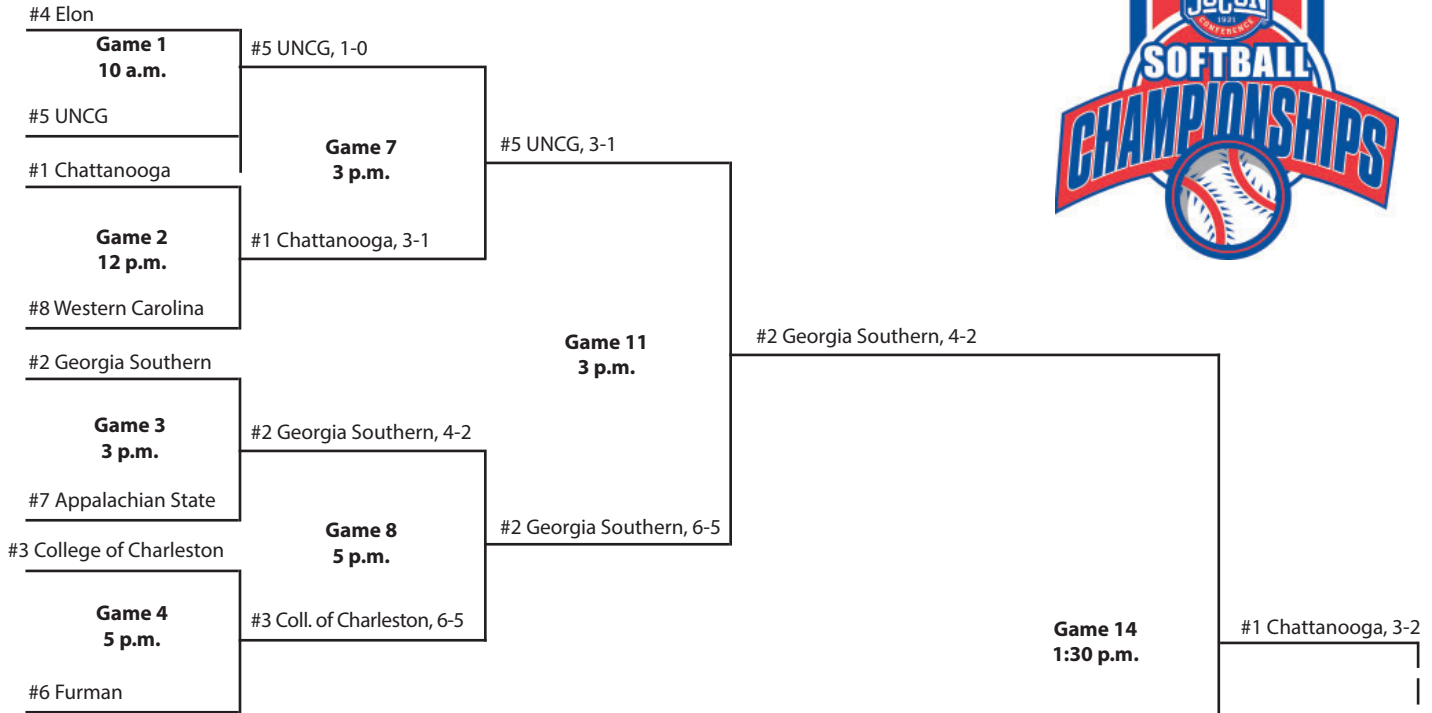

2008 Championship

Patriots Point Athletic Complex • Mt. Pleasant, S.C.

May 7

May 8

May 9

May 10