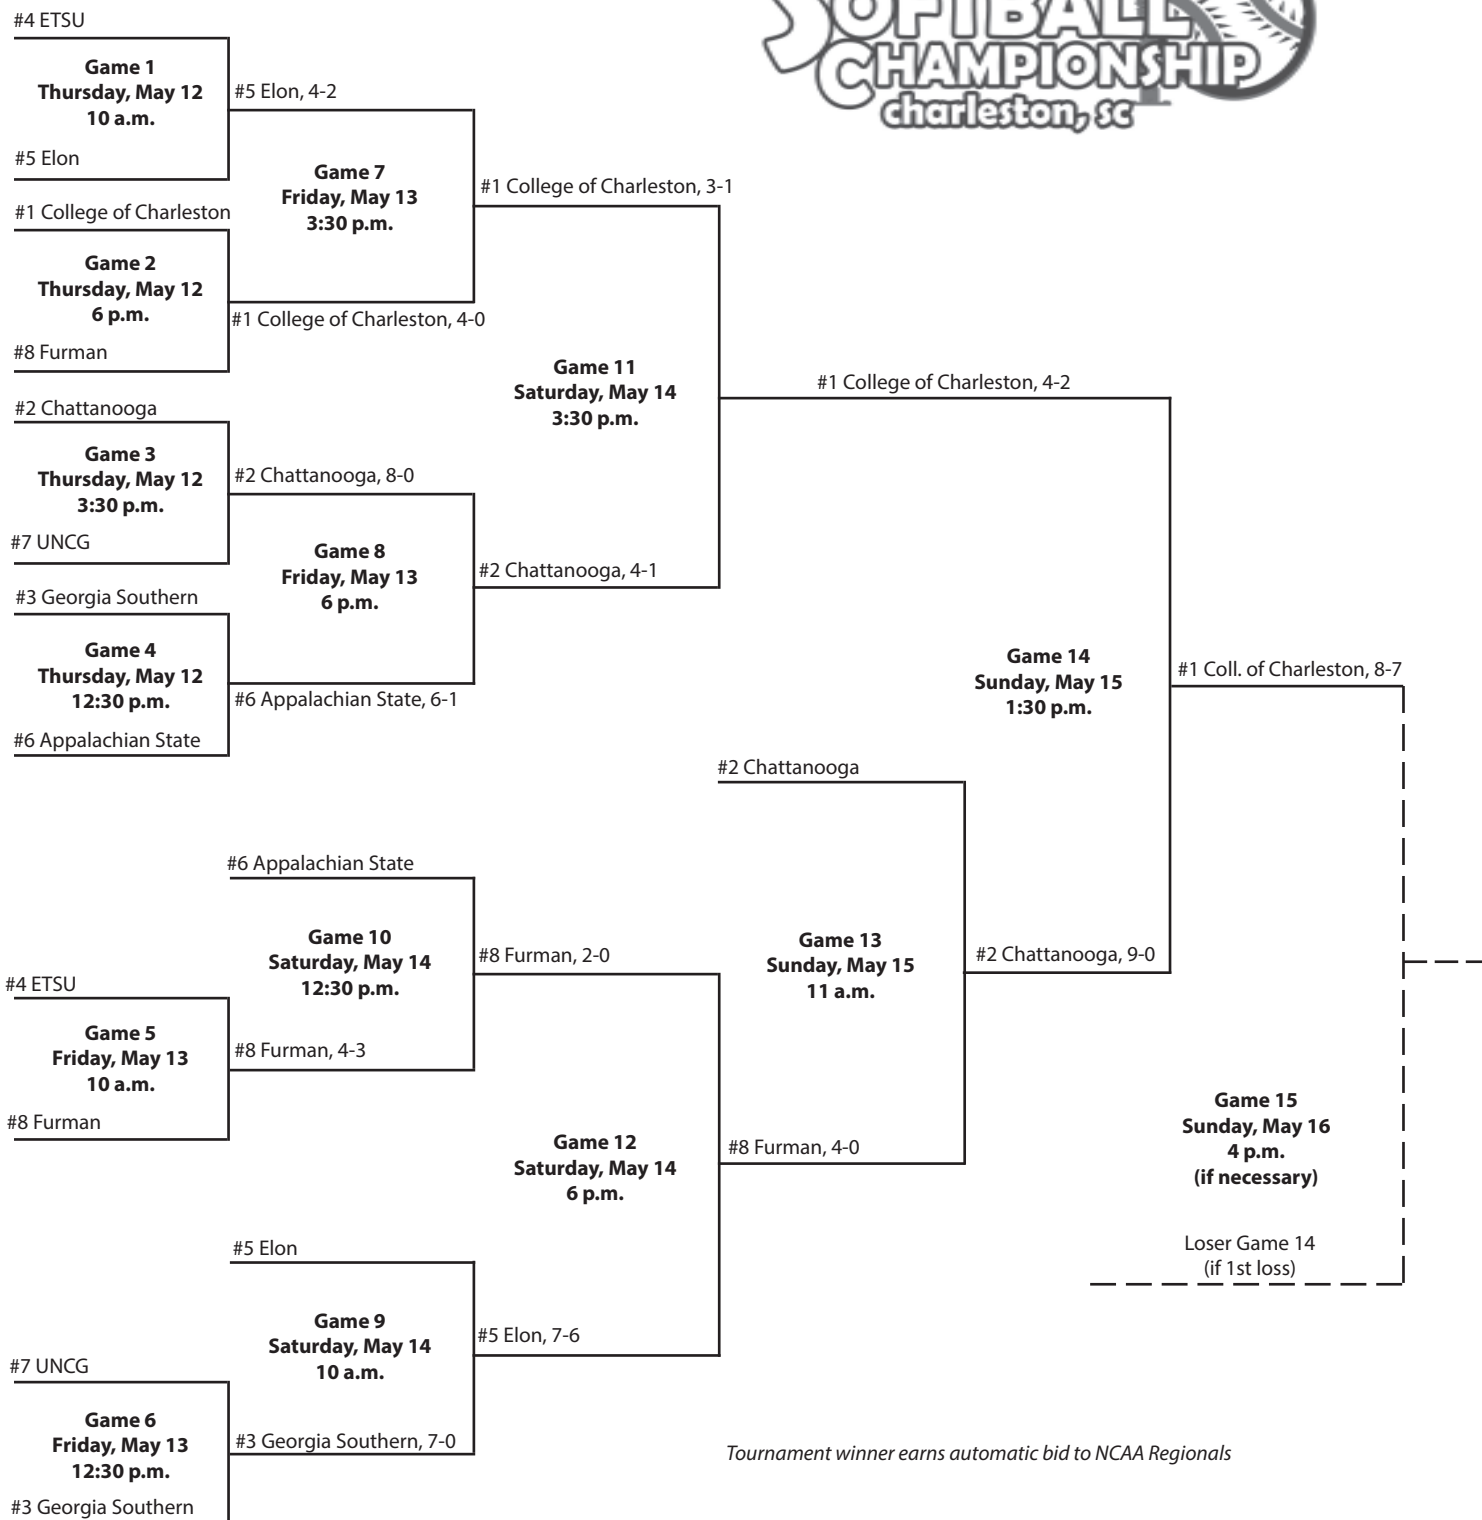

#2 College of Charleston

Game 6
12 p.m.

#3 Ga. Southern, 11-2

#3 Georgia Southern

TIMES ARE SUBJECT TO CHANGE

2005 Championship

Patriots Point Athletic Complex • Charleston, S.C.

Tournament winner earns automatic bid to NCAA Regionals