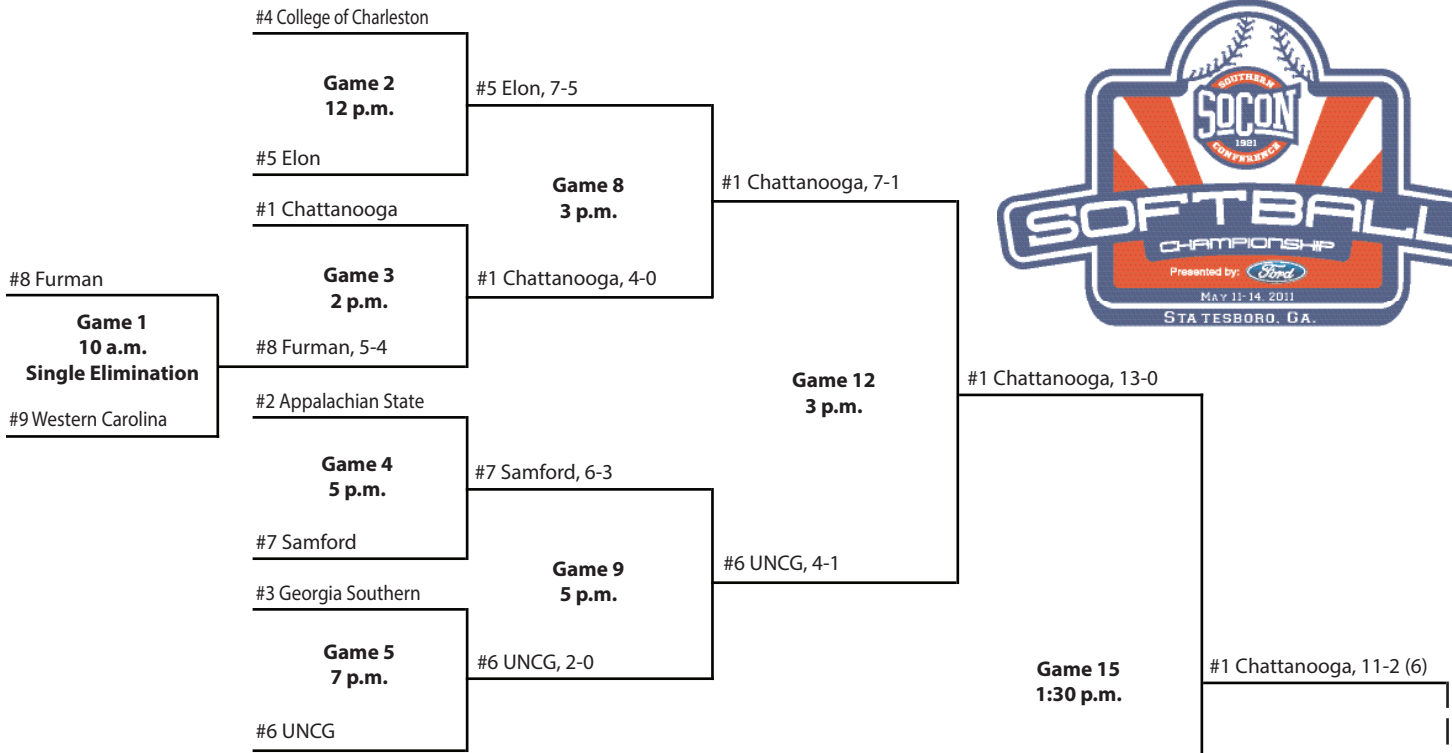

2011 Championship

Eagle Field at the Softball Complex • Statesboro, Ga.

May 11

May 12

May 13

May 14