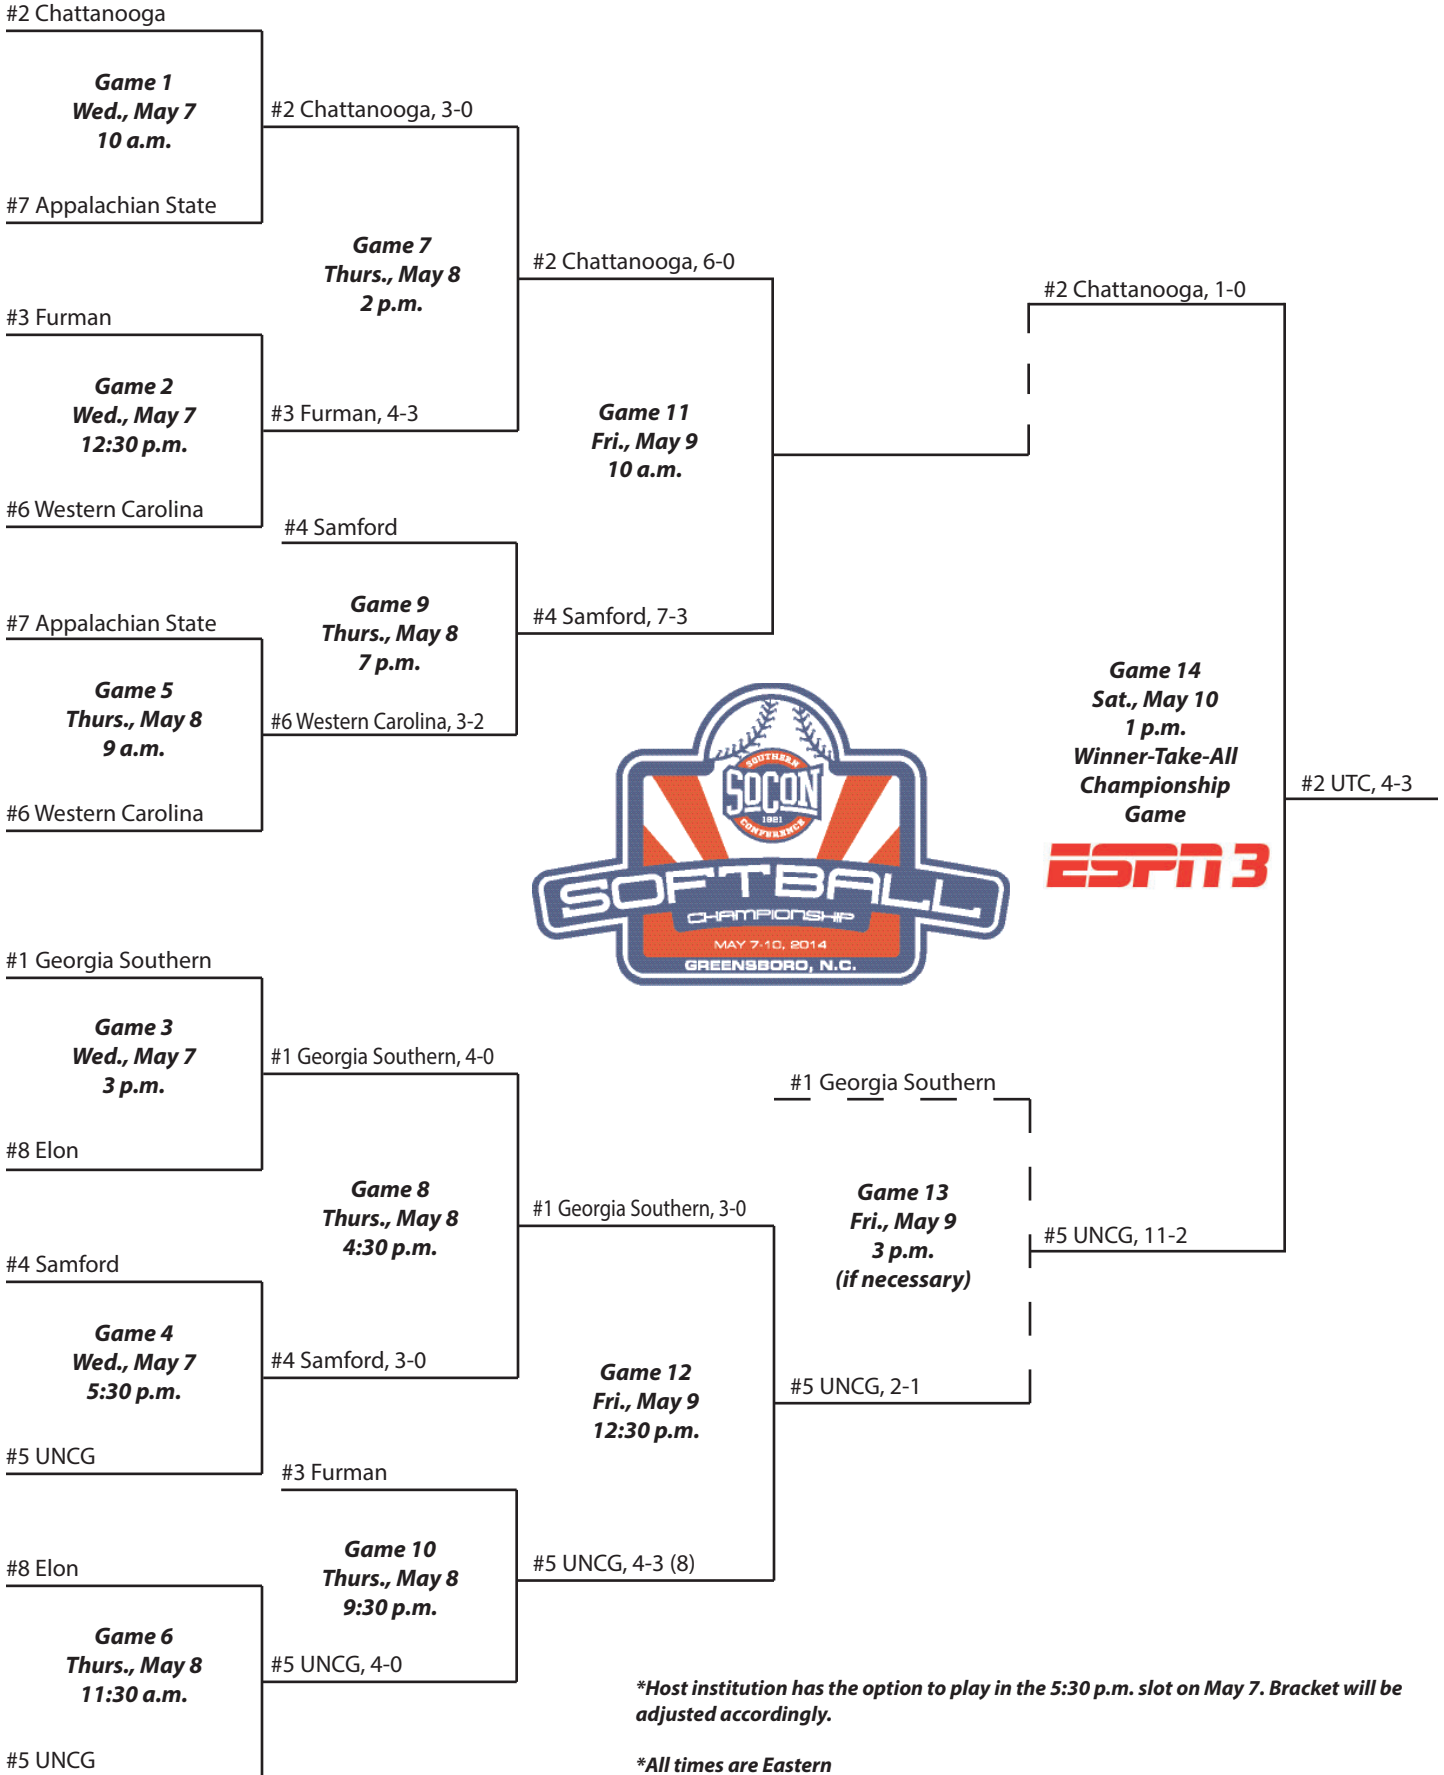

2014 Championship

UNCG Softball Stadium • Greensboro, N.C.