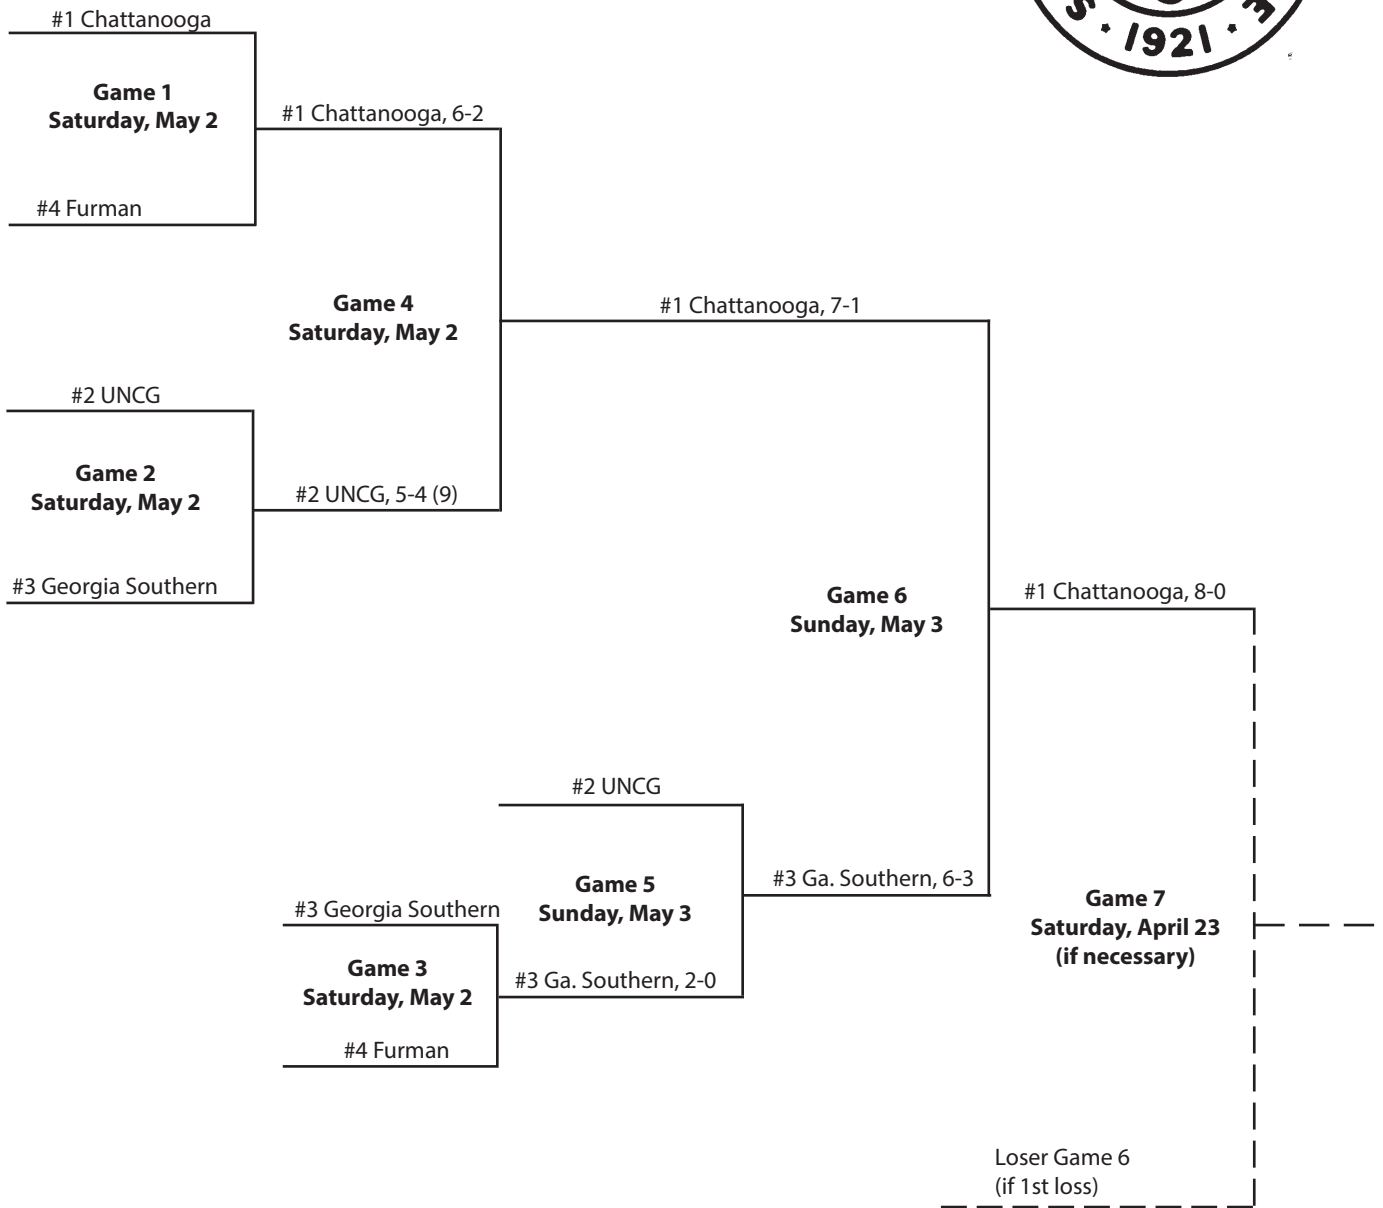

Game 4
Sunday, May 2

#5 Furman

#5 Furman, 4-3

Game 9
Monday, May 3
(if necessary)

Loser Game 8
(if 1st loss)

1998 Championship

Chattanooga, Tenn.

1997 Championship