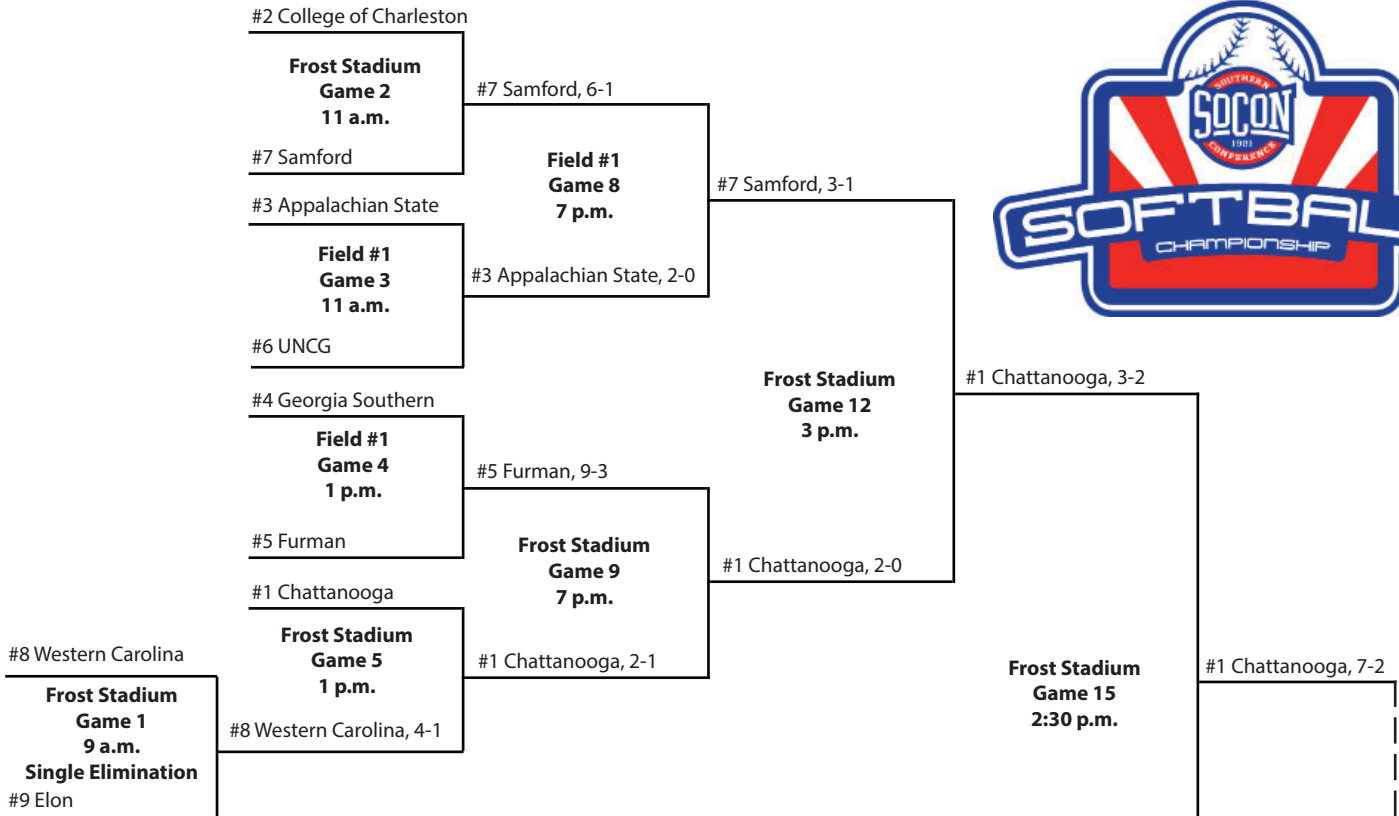

2009 Championship

Jim Frost Softball Complex • Chattanooga, Tenn.

May 7

May 7

May 8

May 9

May 7

May 8

May 9