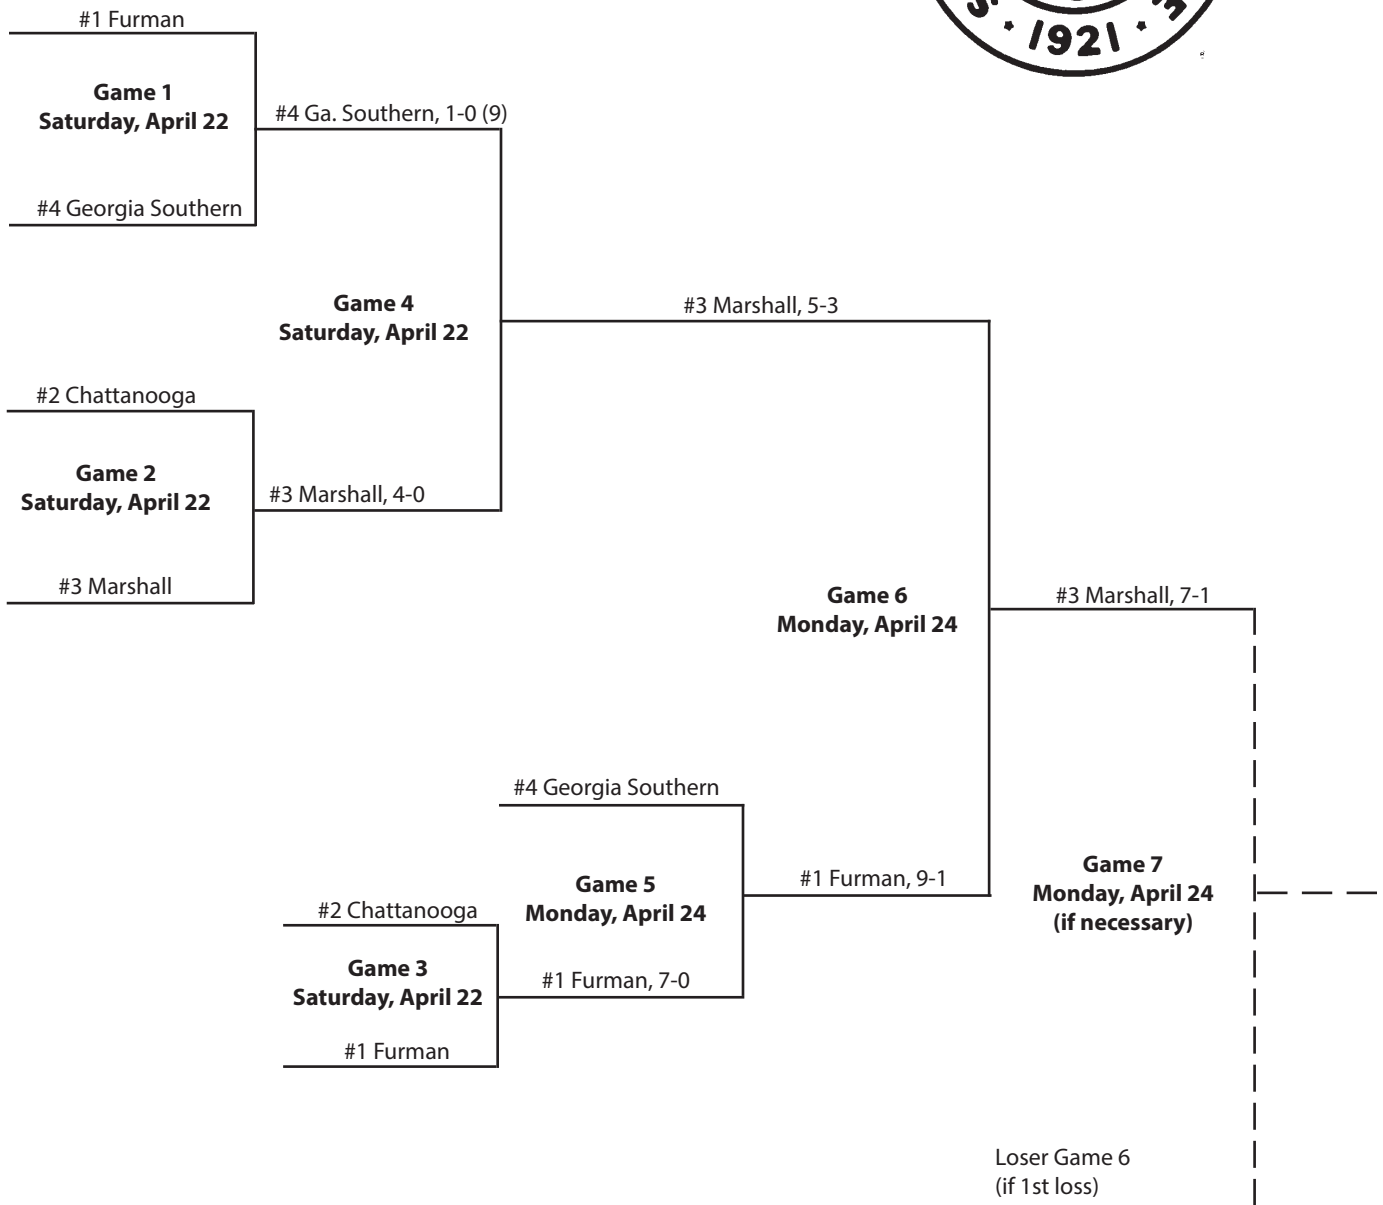

1995 Championship

Greenville, S.C.