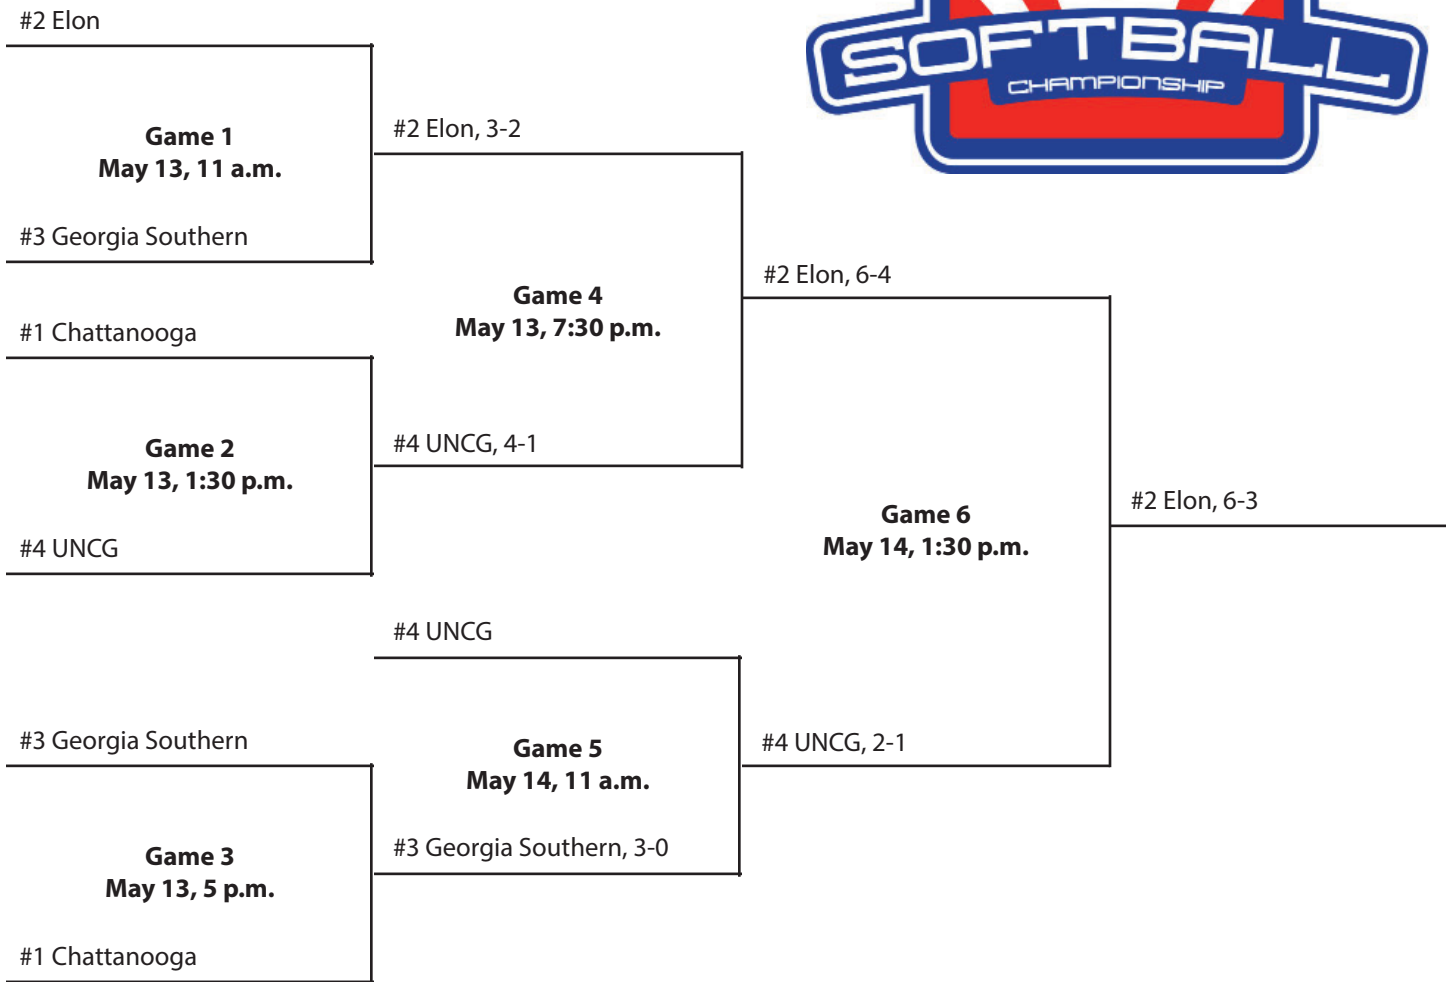

2010 Championship

Jim Frost Softball Complex • Chattanooga, Tenn.