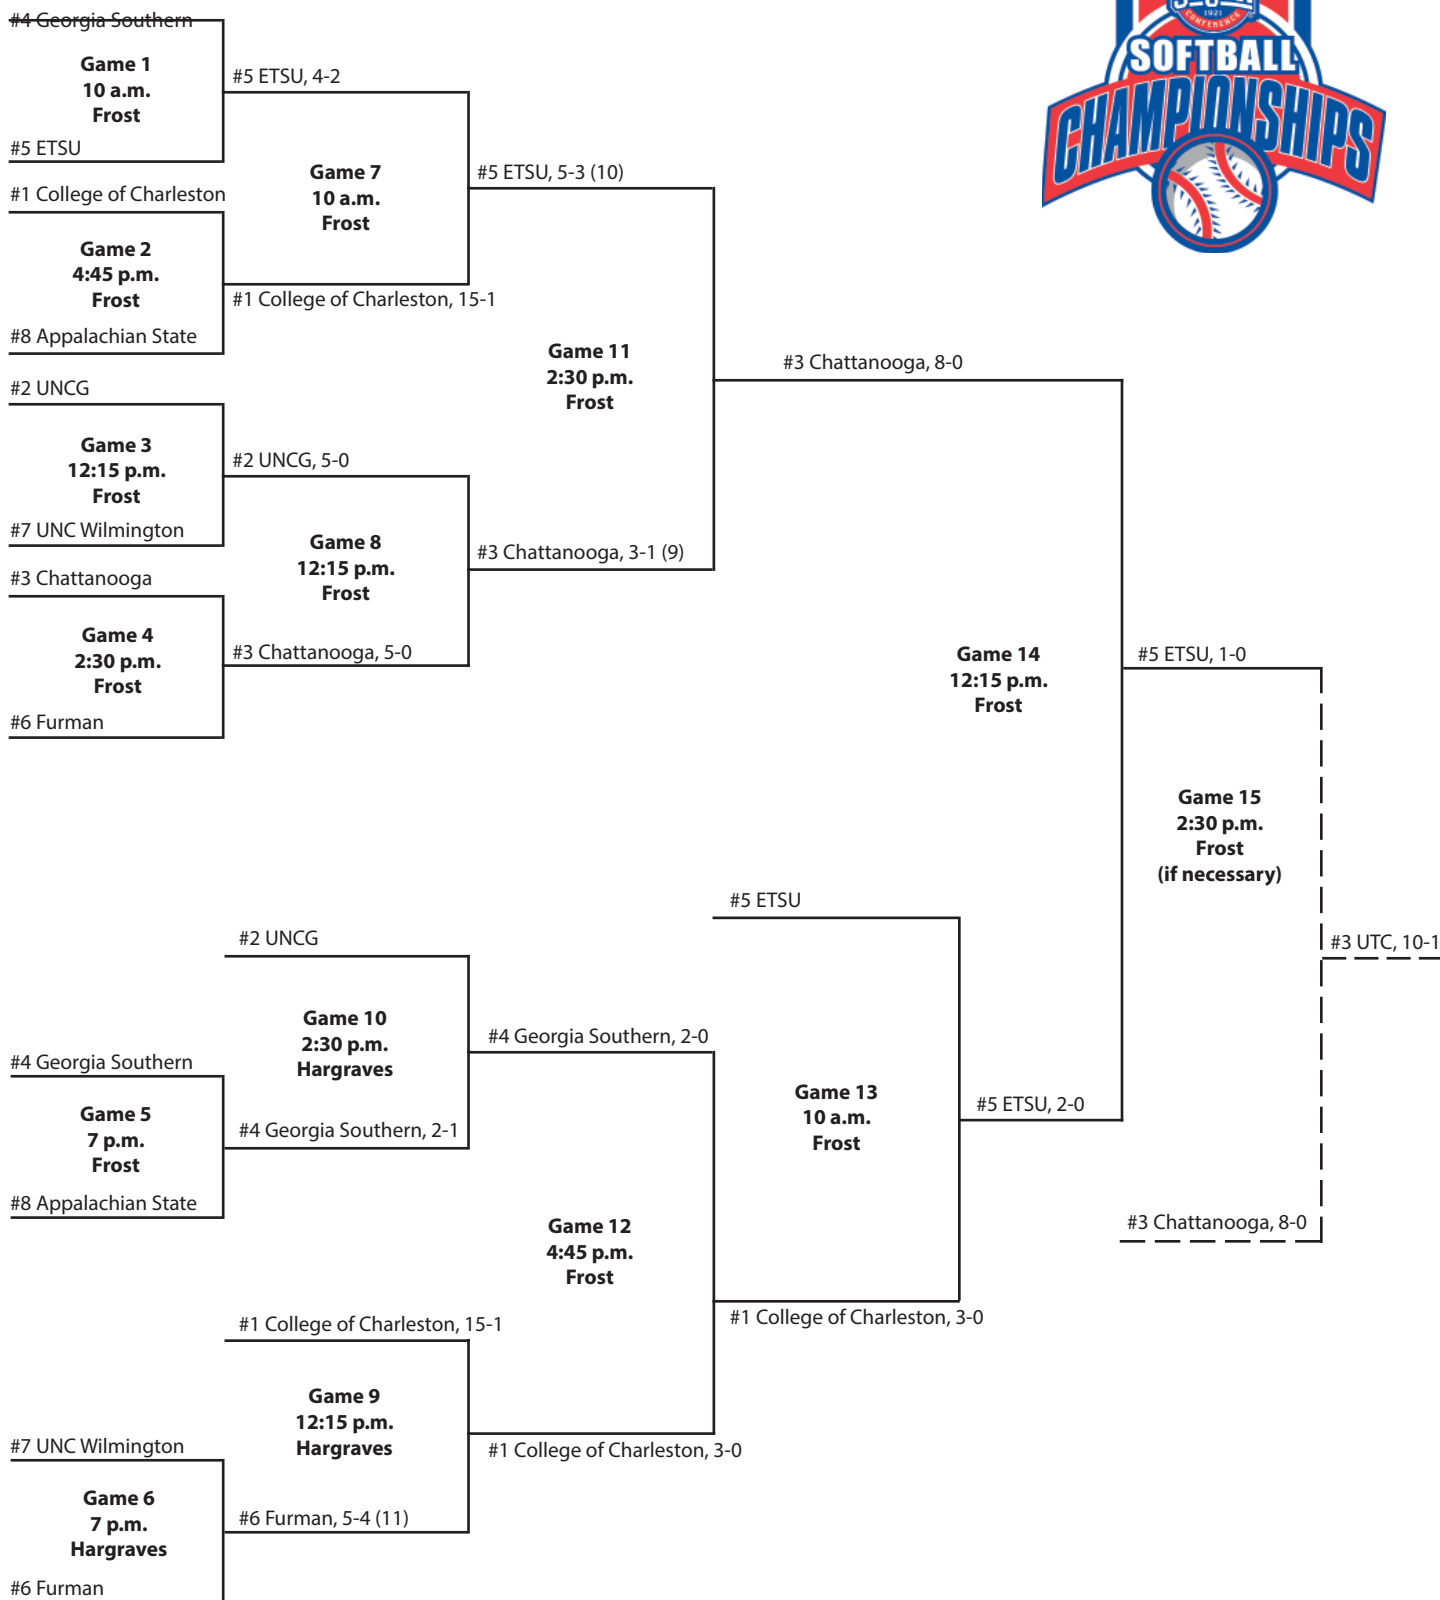

2003 Championship

Jim Frost Stadium • Chattanooga, Tenn.

May 8

May 9

May 10