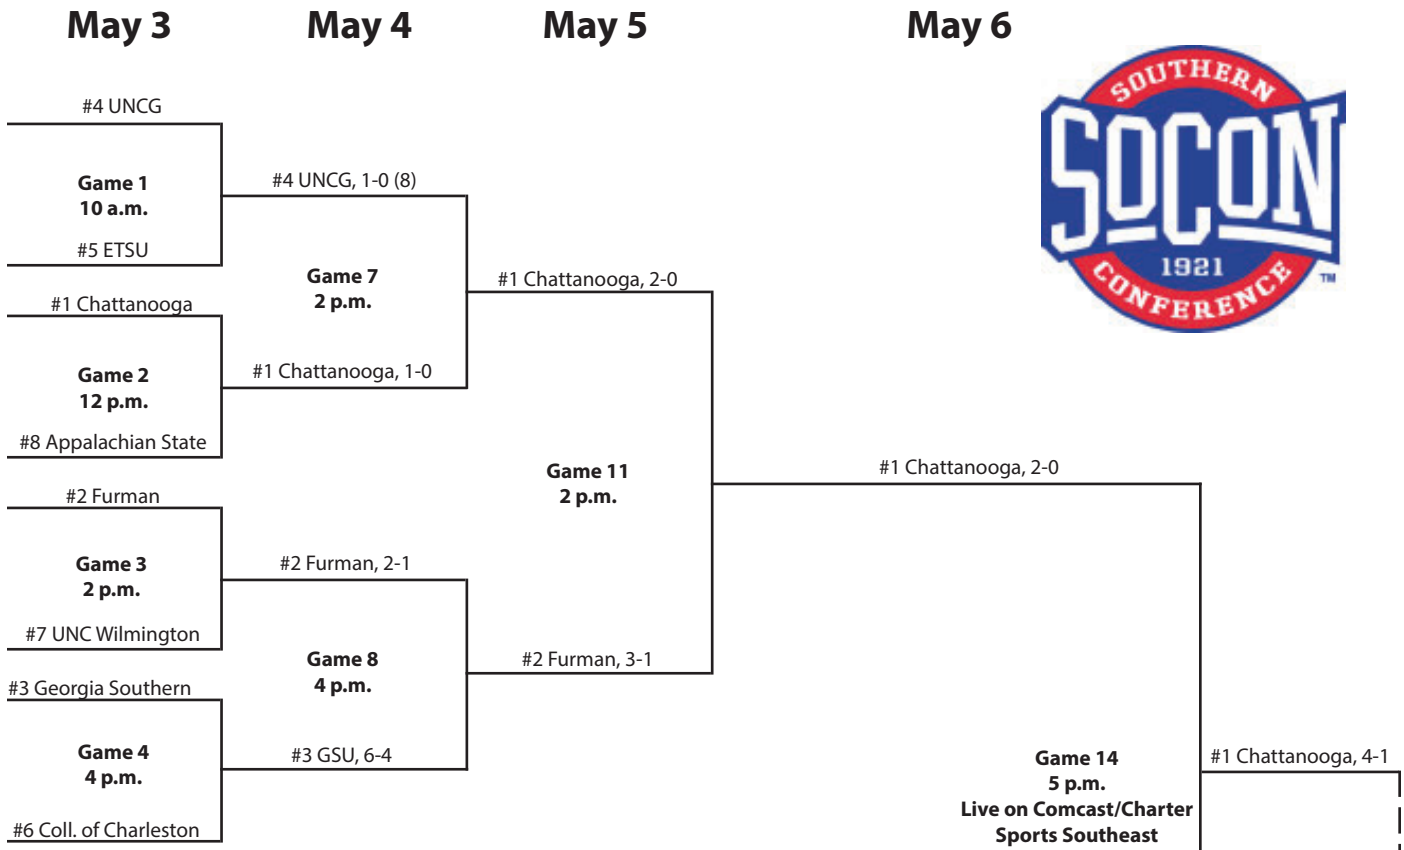

2001 Championship

Chattanooga, Tenn.