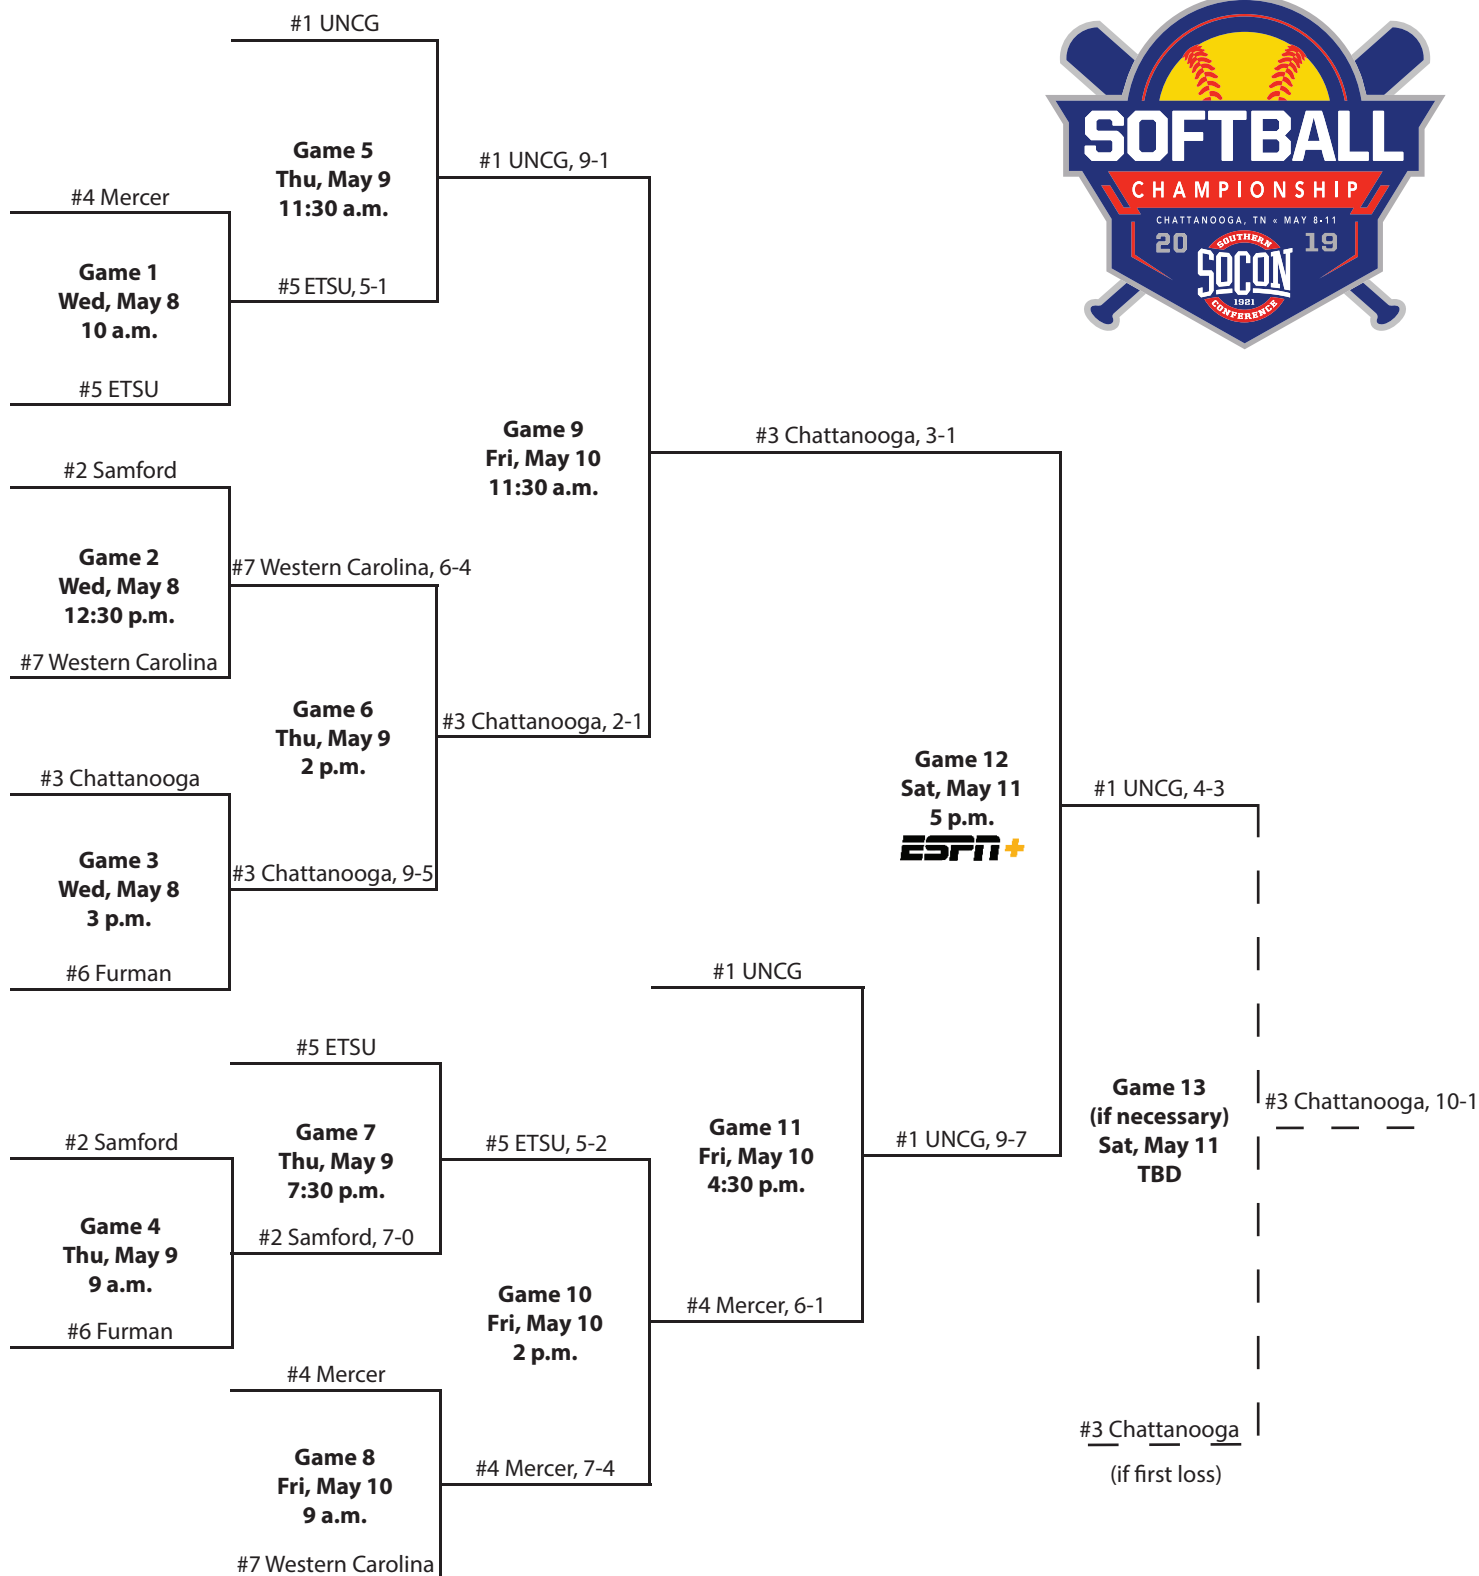

2019 Championship

Frost Stadium • Chattanooga, Tenn.

* All times Eastern