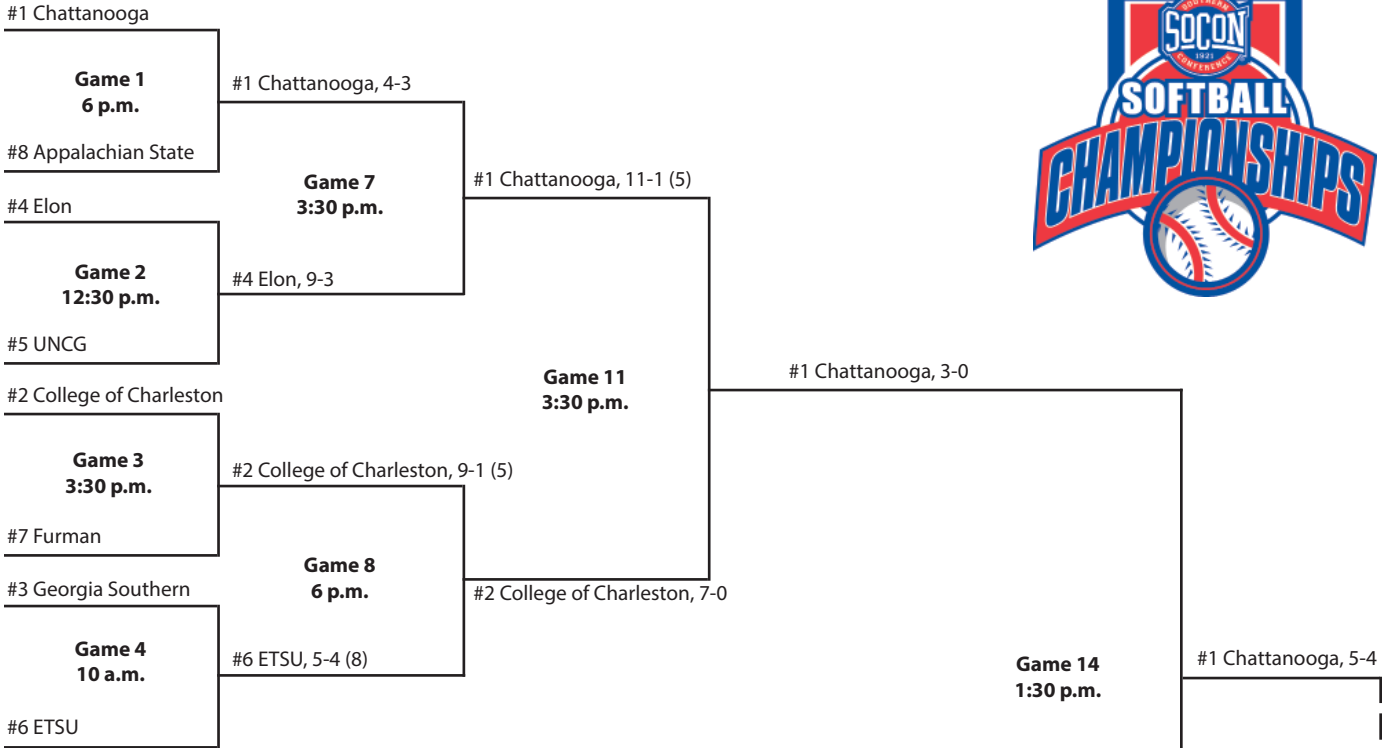

2004 Championship

Jim Frost Stadium • Chattanooga, Tenn.

May 13

May 14

May 15

May 16

May 14

May 15