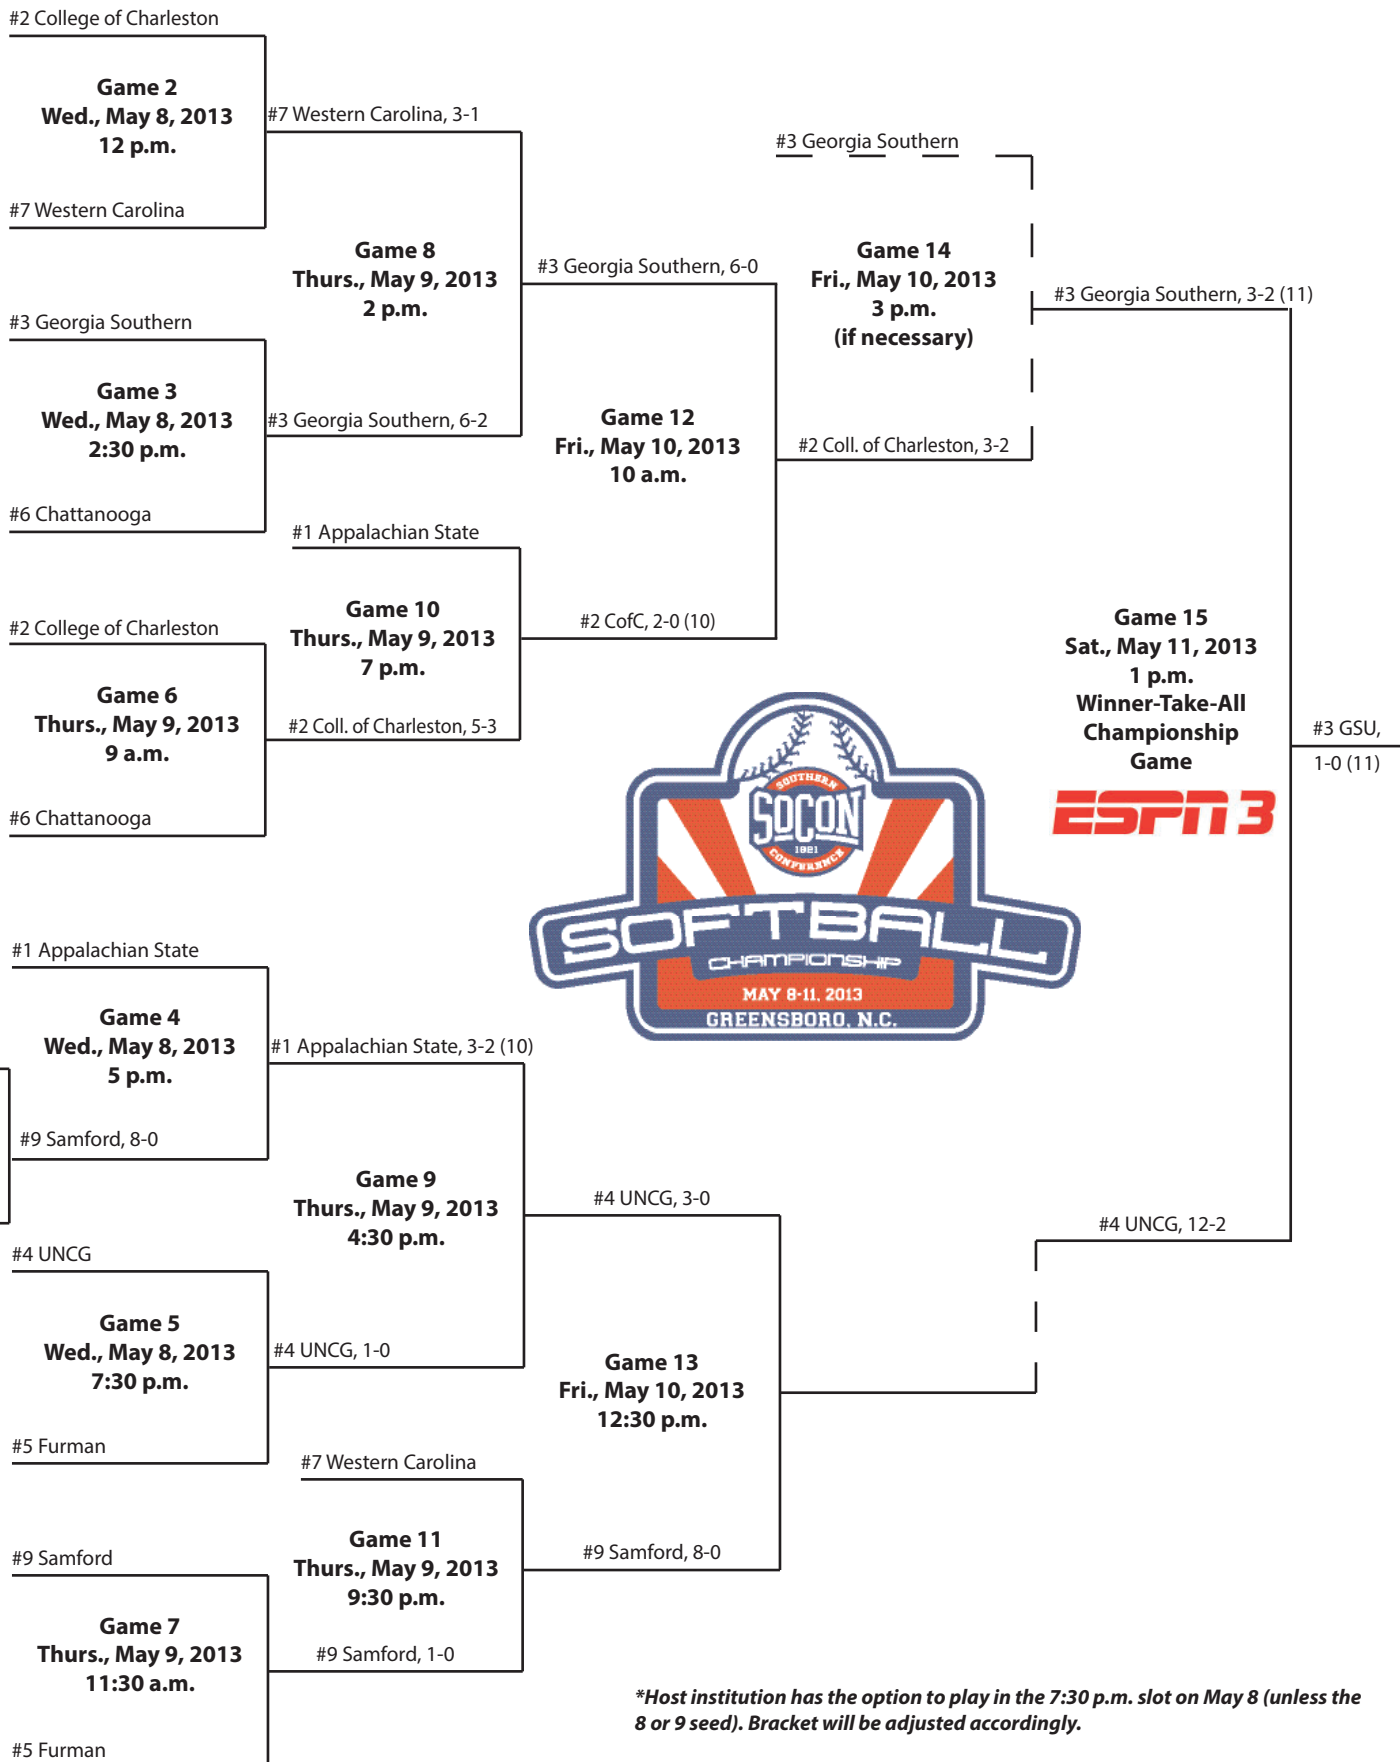

2013 Championship

UNCG Softball Stadium • Greensboro, N.C.

*Host institution has the option to play in the 7:30 p.m. slot on May 8 (unless the 8 or 9 seed). Bracket will be adjusted accordingly.

*All times are Eastern